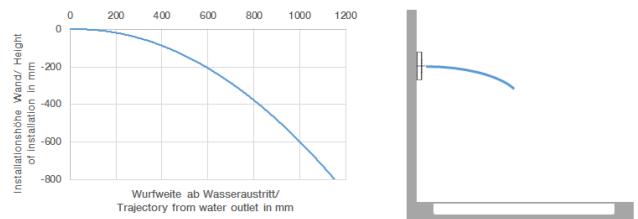

WATER BAR Concealed body spray FlowReduce - Light Gold

IMO

36 517 979

- HORIZONTAL RAIN, max. flow rate 6 l/min (at 3 bar)
- with anti-scale system
- cover plate 240 x 60 mm
- 1/2" connection
- This product can help a building meet the requirements of Green Building Rating Systems, e.g. LEED®, BREEAM®, DGNB
- WRAS 1304001

Required miscellaneous

Concealed wall installation box - 35 206 970 90

- min. recess depth 100 mm
- max. recess depth 173 mm

36 517 979

mm [inches]

Flow rate chart

Trajectory diagram

Spare parts list