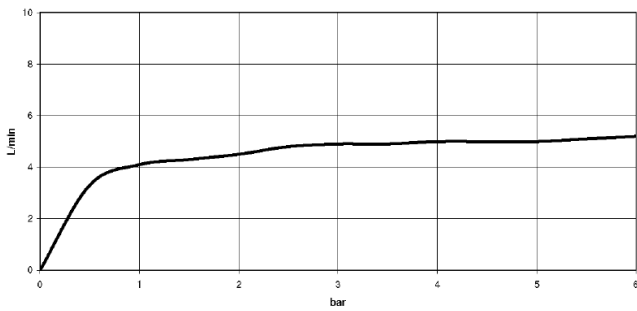

WATER BAR Concealed body spray FlowReduce - Light Gold

IMO

36 517 979

- HORIZONTAL RAIN, max. flow rate 6 l/min (at 3 bar)
- with anti-scale system
- cover plate 240 x 60 mm
- 1/2" connection
- This product can help a building meet the requirements of Green Building Rating Systems, e.g. LEED®, BREEAM®, DGNB
- WRAS 1304001

Required miscellaneous

Concealed wall installation box - 35 206 970 90

- min. recess depth 100 mm
- max. recess depth 173 mm

36 517 979

mm [inches]

Flow rate chart

Trajectory diagram

Spare parts list