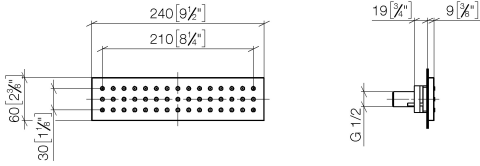

WATER BAR Concealed body spray FlowReduce - Light Gold

IMO

36 517 979

- HORIZONTAL RAIN, max. flow rate 6 l/min (at 3 bar)
- with anti-scale system
- cover plate 240 x 60 mm
- 1/2" connection
- This product can help a building meet the requirements of Green Building Rating Systems, e.g. LEED®, BREEAM®, DGNB
- WRAS 1304001

Required miscellaneous

Concealed wall installation box - 35 206 970 90

- min. recess depth 100 mm
- max. recess depth 173 mm

36 517 979

mm [inches]

Flow rate chart

Trajectory diagram

Spare parts list