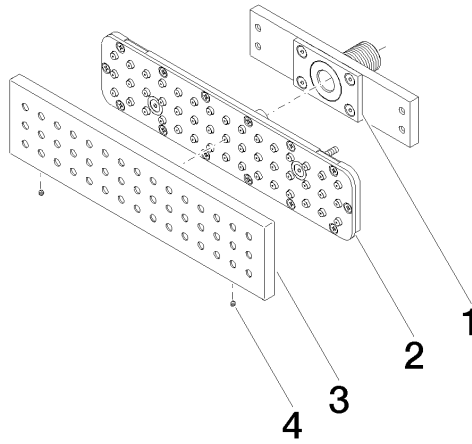

WATER BAR Concealed body spray FlowReduce - Light Gold

IMO

36 517 979

- HORIZONTAL RAIN, max. flow rate 6 l/min (at 3 bar)
- with anti-scale system
- cover plate 240 x 60 mm
- 1/2" connection
- This product can help a building meet the requirements of Green Building Rating Systems, e.g. LEED®, BREEAM®, DGNB
- WRAS 1304001

Required miscellaneous

Concealed wall installation box - 35 206 970 90

- min. recess depth 100 mm
- max. recess depth 173 mm

36 517 979

mm [inches]

Flow rate chart

Trajectory diagram

Spare parts list