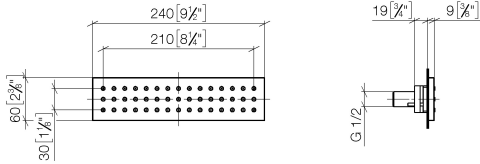

WATER BAR Concealed body spray FlowReduce - Brushed Durabronze (23kt Gold)

IMO

36 517 979

- HORIZONTAL RAIN, max. flow rate 6 l/min (at 3 bar)
- with anti-scale system
- cover plate 240 x 60 mm
- 1/2" connection
- This product can help a building meet the requirements of Green Building Rating Systems, e.g. LEED®, BREEAM®, DGNB
- WRAS 1304001

Required miscellaneous

- Concealed wall installation box - 35 206 970 90**
- max. recess depth 173 mm
 - min. recess depth 100 mm

36 517 979
mm [inches]

Flow rate chart

Trajectory diagram

Certificates

WRAS_1304001. LGA_19489.

36 517 979

WATER BAR Concealed body spray FlowReduce - Brushed Durabrass (23kt Gold)

IMO

36 517 979

Spare parts list

No.	Item Number	Name	Quantity used	Delivery time
1	09 11 02 137 90	holder	1	2
2	09 24 04 247 20 90	connection	1	2
3	09 11 02 138 90	plate	1	2
4	09 30 30 116 90	screw	4	2
5	09 16 01 016 90	ring	1	2
6	90 23 01 032 00 90	flow reducer	1	2
7	09 14 10 003 90	seal	1	2
8	09 24 04 248 90	nipple	1	2
9	09 14 10 042 90	seal	1	2
10	09 14 03 133 90	seal	1	2
11	09 11 02 135-28	base	1	-
Spare part can no longer be ordered, please order the replacement item				
12	09 17 97 058 90	holder	1	2
13	09 28 10 142 20 90	ring	2	2
14	09 12 01 076 90	insert	1	60
15	09 11 02 136-00	cover	1	60
16	09 30 30 163 90	screw	14	2
17	09 14 10 132 90	seal	2	2
18	09 24 04 249-28	nipple	2	-
Spare part can no longer be ordered, please order the replacement item				
19	09 30 30 164 90	screw	2	2
20	09 27 99 001-28	rosette	1	20
21	09 31 11 006 90	pin	2	2