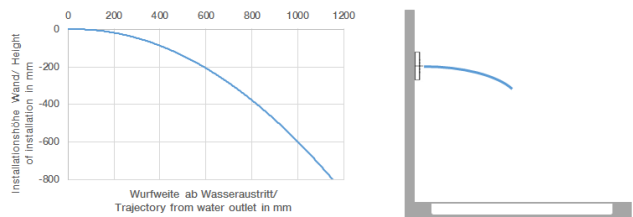

WATER BAR Concealed body spray FlowReduce - Brushed Durabronze (23kt Gold)

IMO

36 517 979

- HORIZONTAL RAIN, max. flow rate 6 l/min (at 3 bar)
- with anti-scale system
- cover plate 240 x 60 mm
- 1/2" connection
- This product can help a building meet the requirements of Green Building Rating Systems, e.g. LEED®, BREEAM®, DGNB
- WRAS 1304001

Required miscellaneous

- Concealed wall installation box - 35 206 970 90**
- max. recess depth 173 mm
 - min. recess depth 100 mm

36 517 979
mm [inches]

Flow rate chart

Trajectory diagram

Certificates

WRAS_1304001. LGA_19489.

36 517 979

WATER BAR Concealed body spray FlowReduce - Brushed Durabrass (23kt Gold)

IMO

36 517 979

Spare parts list

No.	Item Number	Name	Quantity used	Delivery time
1	09 11 02 137 90	holder	1	2
2	09 24 04 247 20 90	connection	1	2
3	09 11 02 138 90	plate	1	2
4	09 30 30 116 90	screw	4	2
5	09 16 01 016 90	ring	1	2
6	90 23 01 032 00 90	flow reducer	1	2
7	09 14 10 003 90	seal	1	2
8	09 24 04 248 90	nipple	1	2
9	09 14 10 042 90	seal	1	2
10	09 14 03 133 90	seal	1	2
11	09 11 02 135-28	base	1	-
Spare part can no longer be ordered, please order the replacement item				
12	09 17 97 058 90	holder	1	2
13	09 28 10 142 20 90	ring	2	2
14	09 12 01 076 90	insert	1	60
15	09 11 02 136-00	cover	1	60
16	09 30 30 163 90	screw	14	2
17	09 14 10 132 90	seal	2	2
18	09 24 04 249-28	nipple	2	-
Spare part can no longer be ordered, please order the replacement item				
19	09 30 30 164 90	screw	2	2
20	09 27 99 001-28	rosette	1	20
21	09 31 11 006 90	pin	2	2