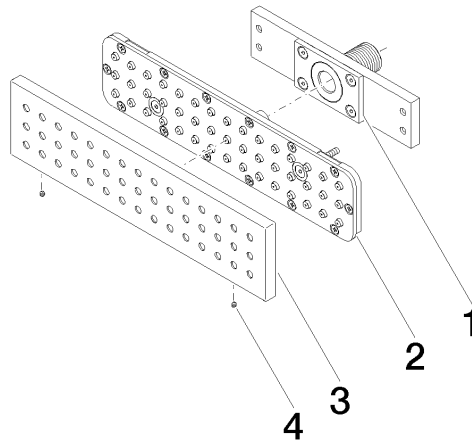

Required miscellaneous

- Concealed wall installation box - 35 206 970 90**
- max. recess depth 173 mm
 - min. recess depth 100 mm

WATER BAR Concealed body spray FlowReduce - Brushed Champagne (22kt Gold)

IMO

36 517 979
mm [inches]

Flow rate chart

Trajectory diagram

WATER BAR Concealed body spray FlowReduce - Brushed Champagne (22kt Gold)

IMO

36 517 979

Product version from 5/16/2020

WATER BAR Concealed body spray FlowReduce - Brushed Champagne (22kt Gold)

IMO

36 517 979

Spare parts list

Product version from 5/16/2020

No.	Item Number	Name	Quantity used	Delivery time
	90 11 02 137 00 90	connection	4	2