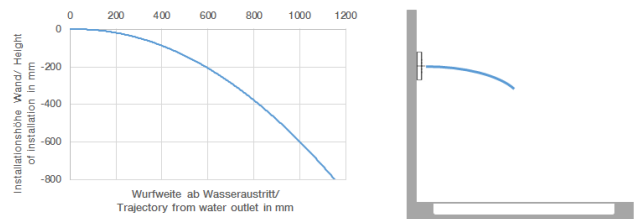

WATER BAR Concealed body spray FlowReduce - Brushed Champagne (22kt Gold)

IMO

36 517 979

- HORIZONTAL RAIN, max. flow rate 6 l/min (at 3 bar)
- with anti-scale system
- cover plate 240 x 60 mm
- 1/2" connection
- This product can help a building meet the requirements of Green Building Rating Systems, e.g. LEED®, BREEAM®, DGNB
- WRAS 1304001

IMO

36 517 979
mm [inches]

Flow rate chart

Trajectory diagram

WATER BAR Concealed body spray FlowReduce - Brushed Champagne (22kt Gold)

IMO

36 517 979

Product version from 5/16/2020

WATER BAR Concealed body spray FlowReduce - Brushed Champagne (22kt Gold)

IMO

36 517 979

Spare parts list

Product version from 5/16/2020

No.	Item Number	Name	Quantity used	Delivery time
	90 11 02 137 00 90	connection	4	2