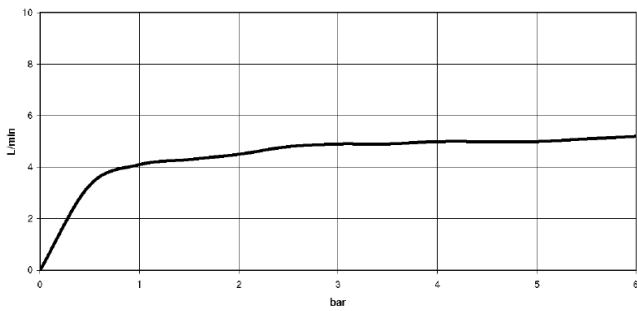

WATER BAR Concealed body spray FlowReduce - Brushed Champagne (22kt Gold)

IMO

36 517 979

- HORIZONTAL RAIN, max. flow rate 6 l/min (at 3 bar)
- with anti-scale system
- cover plate 240 x 60 mm
- 1/2" connection
- This product can help a building meet the requirements of Green Building Rating Systems, e.g. LEED®, BREEAM®, DGNB
- WRAS 1304001

Required miscellaneous

- Concealed wall installation box - 35 206 970 90**
- max. recess depth 173 mm
 - min. recess depth 100 mm

WATER BAR Concealed body spray FlowReduce - Brushed Champagne (22kt Gold)

IMO

36 517 979
mm [inches]

Flow rate chart

Trajectory diagram

WATER BAR Concealed body spray FlowReduce - Brushed Champagne (22kt Gold)

IMO

36 517 979

Product version from 5/16/2020