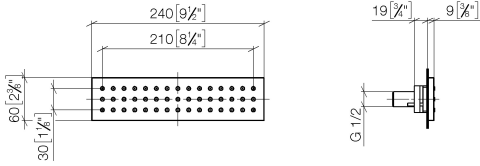

WATER BAR Concealed body spray FlowReduce - Brushed Champagne (22kt Gold)

IMO

36 517 979

- HORIZONTAL RAIN, max. flow rate 6 l/min (at 3 bar)
- with anti-scale system
- cover plate 240 x 60 mm
- 1/2" connection
- This product can help a building meet the requirements of Green Building Rating Systems, e.g. LEED®, BREEAM®, DGNB
- WRAS 1304001

Required miscellaneous

- Concealed wall installation box - 35 206 970 90**
- max. recess depth 173 mm
 - min. recess depth 100 mm

WATER BAR Concealed body spray FlowReduce - Brushed Champagne (22kt Gold)

IMO

36 517 979
mm [inches]

Flow rate chart

Trajectory diagram

WATER BAR Concealed body spray FlowReduce - Brushed Champagne (22kt Gold)

IMO

36 517 979

Product version from 5/16/2020