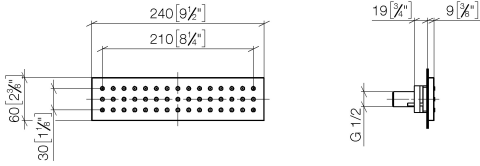

36 517 979

- HORIZONTAL RAIN, max. flow rate 6 l/min (at 3 bar)
- with anti-scale system
- cover plate 240 x 60 mm
- 1/2" connection
- This product can help a building meet the requirements of Green Building Rating Systems, e.g. LEED®, BREEAM®, DGNB
- WRAS 1304001

Required miscellaneous

Concealed wall installation box - 35 206 970 90

- max. recess depth 173 mm
- min. recess depth 100 mm

36 517 979

mm [inches]

Flow rate chart

Trajectory diagram

36 517 979