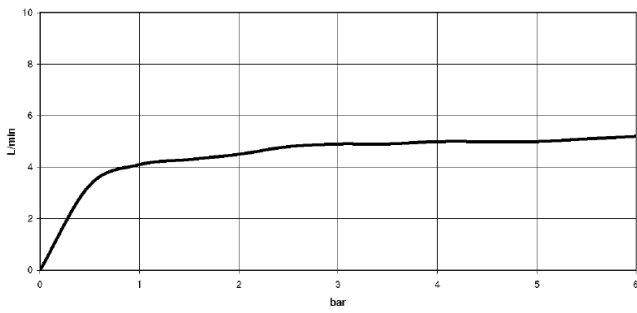

Required miscellaneous

Concealed wall installation box - 35 206 970 90

- max. recess depth 173 mm
- min. recess depth 100 mm

36 517 979

mm [inches]

Flow rate chart

Trajectory diagram

36 517 979