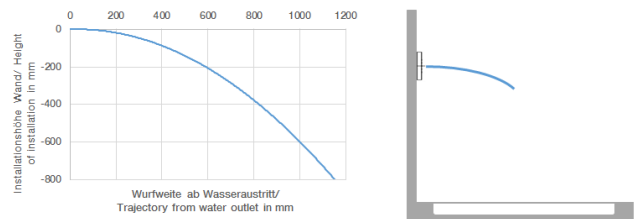

36 517 979

- HORIZONTAL RAIN, max. flow rate 6 l/min (at 3 bar)
- with anti-scale system
- cover plate 240 x 60 mm
- 1/2" connection
- This product can help a building meet the requirements of Green Building Rating Systems, e.g. LEED®, BREEAM®, DGNB
- WRAS 1304001

Required miscellaneous

Concealed wall installation box - 35 206 970 90

- max. recess depth 173 mm
- min. recess depth 100 mm

36 517 979

mm [inches]

Flow rate chart

Trajectory diagram

36 517 979

Product version from 5/16/2020

WATER BAR Concealed body spray FlowReduce - Champagne (22kt Gold)

IMO

36 517 979

Spare parts list

Product version from 5/16/2020

No.	Item Number	Name	Quantity used	Delivery time
	90 11 02 137 00 90	connection	4	2