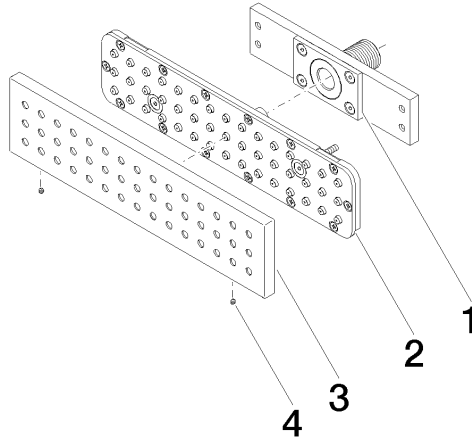

Required miscellaneous

Concealed wall installation box - 35 206 970 90

- max. recess depth 173 mm
- min. recess depth 100 mm

36 517 979

mm [inches]

Flow rate chart

Trajectory diagram

36 517 979

Product version from 5/16/2020

WATER BAR Concealed body spray FlowReduce - Champagne (22kt Gold)

IMO

36 517 979

Spare parts list

Product version from 5/16/2020

No.	Item Number	Name	Quantity used	Delivery time
	90 11 02 137 00 90	connection	4	2