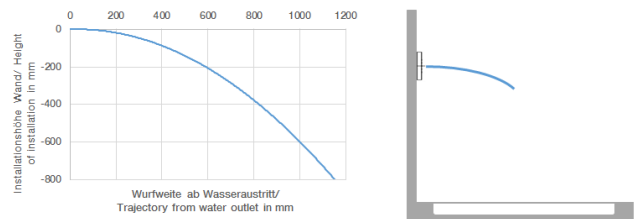

**WATER BAR Concealed body spray FlowReduce - Brushed Chrome**

IMO

36 517 979

- HORIZONTAL RAIN, max. flow rate 6 l/min (at 3 bar)
- with anti-scale system
- cover plate 240 x 60 mm
- 1/2" connection
- This product can help a building meet the requirements of Green Building Rating Systems, e.g. LEED®, BREEAM®, DGNB
- WRAS 1304001

36 517 979

mm [inches]

**Flow rate chart**

**Trajectory diagram**

**Codes & Standards**

DIN 4109

ISO 3822

Scottish Water  
Byelaws

UK Water Supply  
Regulations

**Ü-Zeichen**