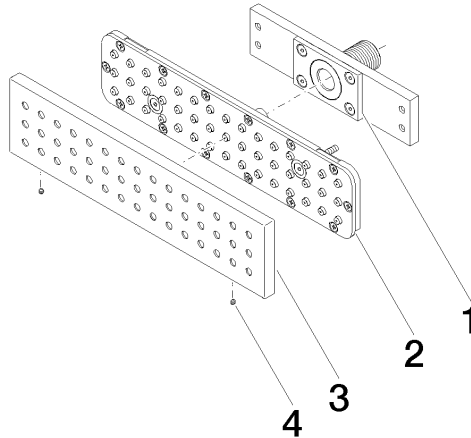

36 517 979

Product version up to 5/15/2020

Product version from 5/15/2020 to 5/16/2020

Product version from 5/16/2020

Parts for other
finishes can be found
here: [Chrome](#)