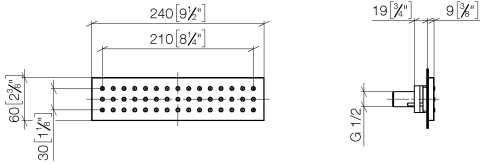

**WATER BAR Concealed body spray FlowReduce - Brushed Chrome**

IMO

36 517 979

- HORIZONTAL RAIN, max. flow rate 6 l/min (at 3 bar)
- with anti-scale system
- cover plate 240 x 60 mm
- 1/2" connection
- This product can help a building meet the requirements of Green Building Rating Systems, e.g. LEED®, BREEAM®, DGNB
- WRAS 1304001

36 517 979

mm [inches]

**Flow rate chart**

**Trajectory diagram**

**Codes & Standards**

DIN 4109

ISO 3822

Scottish Water  
Byelaws