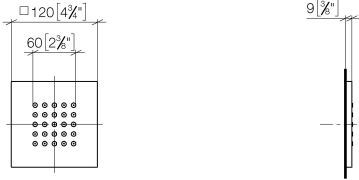

**Required miscellaneous**

**WATER POINTS Adapter plate - 12 305 970 90**

**Required miscellaneous**

**Concealed wall installation box - 35 205 970 90**

- min. recess depth 85 mm
- max. recess depth 110 mm

36 525 979

mm [inches]