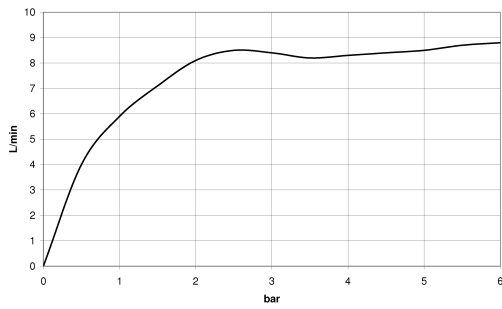

**WATER POINTS Concealed body spray - Brushed Light Gold**

IMO

36 525 979

- HORIZONTAL RAIN, max. flow rate 9 l/min (at 3 bar)
- with anti-scale system
- cover plate 120 x 120 mm

Fits: IMO, LULU, MADISON, MEM, TARA, CL.1, LISSÉ, VAIA, META, CYO

**Required miscellaneous**

**WATER POINTS Adapter plate - 12 305 970 90**

**Required miscellaneous**

**Concealed wall installation box - 35 205 970 90**

- min. recess depth 85 mm
- max. recess depth 110 mm

### Flow rate chart