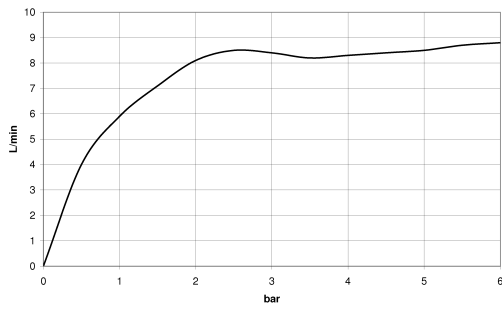

WATER POINTS Concealed body spray - Brushed Durabross (23kt Gold)

IMO

36 525 979

- HORIZONTAL RAIN, max. flow rate 9 l/min (at 3 bar)
- with anti-scale system
- cover plate 120 x 120 mm

Fits: IMO, LULU, MADISON, MEM, TARA, CL.1, LISSÉ, VAIA, META, CYO

Required miscellaneous

WATER POINTS Adapter plate - 12 305 970 90

Required miscellaneous

Concealed wall installation box - 35 205 970 90
 ● max. recess depth 110 mm
 ● min. recess depth 85 mm

36 525 979

mm [inches]

Flow rate chart

Codes & Standards

DIN 4109

ISO 3822

Ü-Zeichen

WATER POINTS Concealed body spray - Brushed Durabross (23kt Gold)

IMO

36 525 979