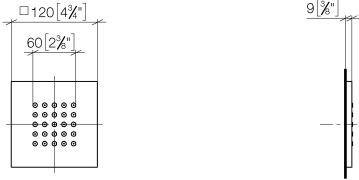

WATER POINTS Concealed body spray - Brushed Durabross (23kt Gold)

IMO

36 525 979

- HORIZONTAL RAIN, max. flow rate 9 l/min (at 3 bar)
- with anti-scale system
- cover plate 120 x 120 mm

Fits: IMO, LULU, MADISON, MEM, TARA, CL.1, LISSÉ, VAIA, META, CYO

Required miscellaneous

WATER POINTS Adapter plate - 12 305 970 90

Required miscellaneous

Concealed wall installation box - 35 205 970 90
 ● max. recess depth 110 mm
 ● min. recess depth 85 mm

36 525 979

mm [inches]

Flow rate chart

Codes & Standards

DIN 4109

ISO 3822

Ü-Zeichen

WATER POINTS Concealed body spray - Brushed Durabross (23kt Gold)

IMO

36 525 979