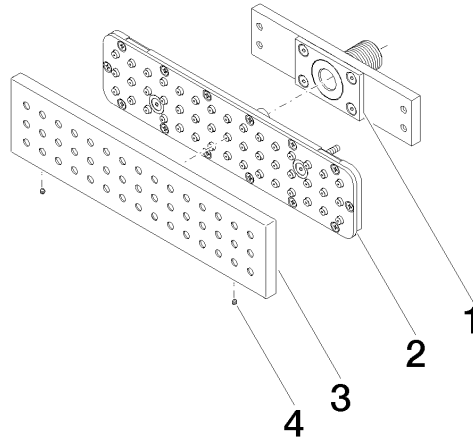

WATER BAR Concealed body spray - Chrome

IMO

36 527 979

- HORIZONTAL RAIN, max. flow rate 9 l/min (at 3 bar)
- with anti-scale system
- cover plate 240 x 60 mm
- 1/2" connection

Fits: IMO, LULU, MADISON, MEM, TARA, CL.1, LISSÉ, VAIA, META, CYO

Required miscellaneous

- Concealed wall installation box - 35 206 970 90**
- max. recess depth 173 mm
 - min. recess depth 100 mm

36 527 979

mm [inches]

Flow rate chart

Certificates

LGA_38672.

36 527 979

Spare parts list

No.	Item Number	Name	Quantity used	Delivery time
1	90 11 02 137 00 90	connection	1	2
2	90 11 02 332 01-00	insert	1	10
3	09 27 99 001-00	rosette	1	10
4	09 31 11 006 90	pin	2	2