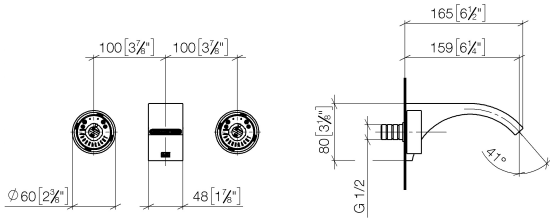

**CYO Wall-mounted basin mixer without pop-up waste - Brushed Durabronz  
(23kt Gold)**

CYO

36 707 811

- 160mm projection
- fixed spout
- rectangular, air-enriched flow
- hole diameter valve 37 mm
- hole diameter spout 37 mm
- handle Ø 60mm
- max. flow 4.5 l/min
- lead-free
- This product can help a building meet the requirements of Green Building Rating Systems, e.g. LEED®, BREEAM®, DGNB
- WRAS 2111006

**Required miscellaneous**

**Concealed wall-mounted mixer centred spout -** 35 700 970 90  
 • max. recess depth 145 mm  
 • min. recess depth 85 mm

**Required miscellaneous**

**Concealed wall-mounted mixer variable positioning -** 35 720 970 90  
 • max. recess depth 145 mm  
 • min. recess depth 85 mm

**CYO Wall-mounted basin mixer without pop-up waste - Brushed Durabronz  
(23kt Gold)**

CYO

36 707 811  
mm [inches]

**Flow rate chart**

**Codes & Standards**

DIN 4109

ISO 3822

NSF372