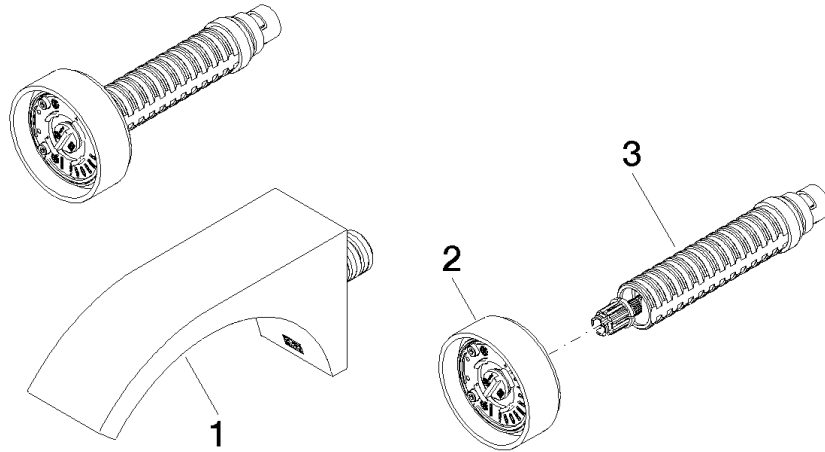

36 707 811

CYO Wall-mounted basin mixer without pop-up waste - Brushed Durabross  
(23kt Gold)

CYO

36 707 811

**Spare parts list**

No.	Item Number	Name	Quantity used	Delivery time
	13 800 811-28	CYO Wall-mounted basin spout without pop-up waste - Brushed Durabross (23kt Gold)	3	20