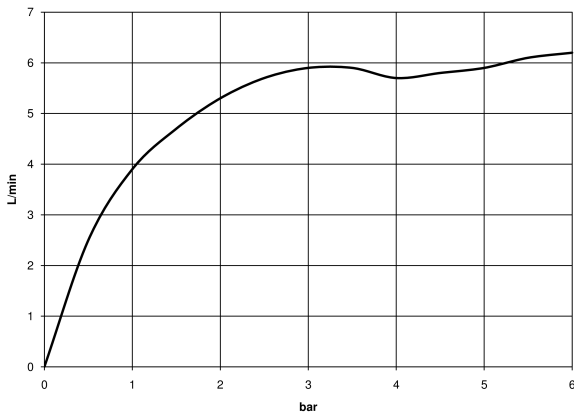

META Wall-mounted single-lever basin mixer without pop-up waste - Dark Chrome

META

36 804 661

- 160mm projection
- fixed spout
- circular, air-enriched flow
- hole diameter 60 mm
- rosette Ø 78 mm
- max. flow 5.7 l/min
- lead-free
- with single-point mounting
- This product can help a building meet the requirements of Green Building Rating Systems, e.g. LEED®, BREEAM®, DGNB
- WRAS 2003025

META Wall-mounted single-lever basin mixer without pop-up waste - Dark Chrome

META

36 804 661
mm [inches]

Flow rate chart

Codes & Standards

EN 817

META Wall-mounted single-lever basin mixer without pop-up waste - Dark Chrome