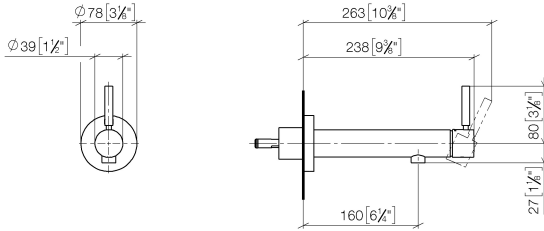

META Wall-mounted single-lever basin mixer without pop-up waste - Dark Chrome

META

36 804 661

- 160mm projection
- fixed spout
- circular, air-enriched flow
- hole diameter 60 mm
- rosette Ø 78 mm
- max. flow 5.7 l/min
- lead-free
- with single-point mounting
- This product can help a building meet the requirements of Green Building Rating Systems, e.g. LEED®, BREEAM®, DGNB
- WRAS 2003025

META Wall-mounted single-lever basin mixer without pop-up waste - Dark Chrome

META

36 804 661
mm [inches]

Flow rate chart

Codes & Standards

EN 817

META Wall-mounted single-lever basin mixer without pop-up waste - Dark Chrome

META

36 804 661

Certificates

DVGW_DW-
6512DN0

META Wall-mounted single-lever basin mixer without pop-up waste - Dark Chrome

META

36 804 661

Parts for other finishes can be found here: [Chrome](#)