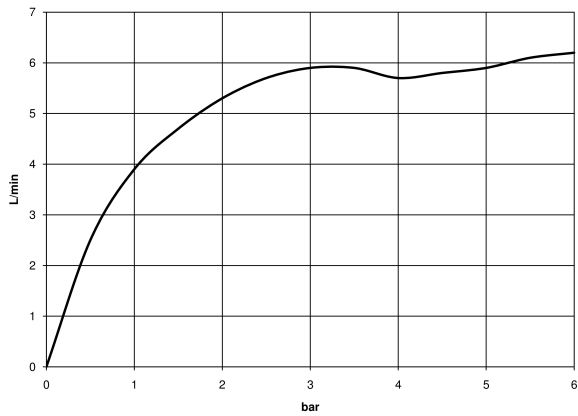

36 804 661

- 160mm projection
- fixed spout
- circular, air-enriched flow
- hole diameter 60 mm
- rosette Ø 78 mm
- max. flow 5.7 l/min
- lead-free
- with single-point mounting
- This product can help a building meet the requirements of Green Building Rating Systems, e.g. LEED®, BREEAM®, DGNB
- WRAS 2003025

Required miscellaneous

	Concealed wall mounting - •min. recess depth 78 mm •max. recess depth 103 mm	35 003 970 90
---	---	---------------

36 804 661

mm [inches]

Flow rate chart

36 804 661

Product version from 4/2/2020