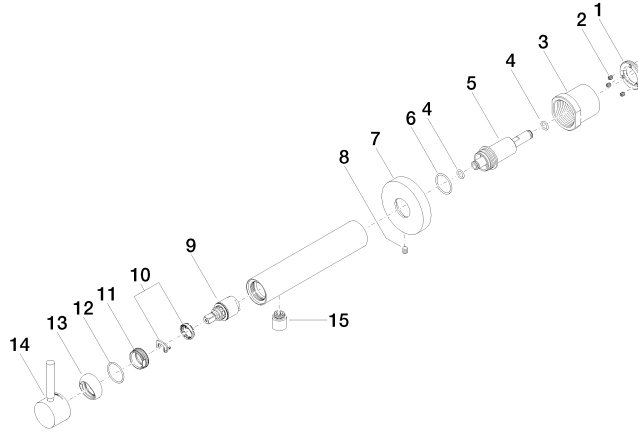

36 804 661

- 160mm projection
- fixed spout
- circular, air-enriched flow
- hole diameter 60 mm
- rosette Ø 78 mm
- max. flow 5.7 l/min
- lead-free
- with single-point mounting
- This product can help a building meet the requirements of Green Building Rating Systems, e.g. LEED®, BREEAM®, DGNB
- WRAS 2003025

Required miscellaneous

	Concealed wall mounting - •min. recess depth 78 mm •max. recess depth 103 mm	35 003 970 90
---	---	---------------

36 804 661

mm [inches]

Flow rate chart

36 804 661

Product version from 4/2/2020

META Wall-mounted single-lever basin mixer without pop-up waste - Light Gold

META

36 804 661

Spare parts list

Product version from 4/2/2020

No.	Item Number	Name	Quantity used	Delivery time
	09 24 77 002 90	nut	18	2