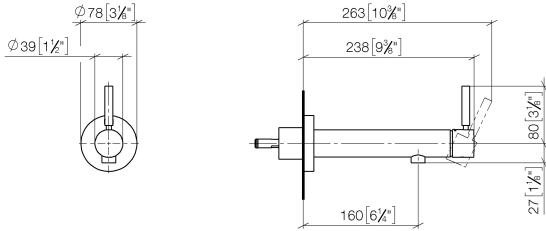

36 804 661

- 160mm projection
- fixed spout
- circular, air-enriched flow
- hole diameter 60 mm
- rosette Ø 78 mm
- max. flow 5.7 l/min
- lead-free
- with single-point mounting
- This product can help a building meet the requirements of Green Building Rating Systems, e.g. LEED®, BREEAM®, DGNB
- WRAS 2003025

Required miscellaneous

	Concealed wall mounting - •min. recess depth 78 mm •max. recess depth 103 mm	35 003 970 90
---	---	---------------

36 804 661

mm [inches]

Flow rate chart

36 804 661

Product version from 4/2/2020