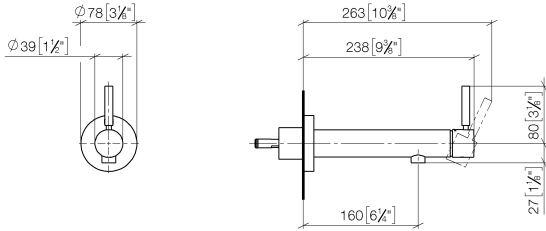

META Wall-mounted single-lever basin mixer without pop-up waste - Brushed Light Gold

META

36 804 661

- 160mm projection
- fixed spout
- circular, air-enriched flow
- hole diameter 60 mm
- rosette Ø 78 mm
- max. flow 5.7 l/min
- lead-free
- with single-point mounting
- This product can help a building meet the requirements of Green Building Rating Systems, e.g. LEED®, BREEAM®, DGNB
- WRAS 2003025

Required miscellaneous

	Concealed wall mounting - •min. recess depth 78 mm •max. recess depth 103 mm	35 003 970 90
---	---	---------------

**META Wall-mounted single-lever basin mixer without pop-up waste - Brushed
Light Gold**

META

36 804 661
mm [inches]

Flow rate chart

META Wall-mounted single-lever basin mixer without pop-up waste - Brushed Light Gold

META

36 804 661

Product version from 4/2/2020

META Wall-mounted single-lever basin mixer without pop-up waste - Brushed Light Gold