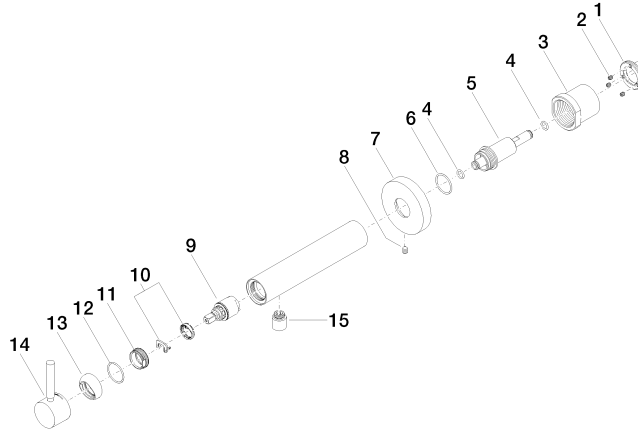

META Wall-mounted single-lever basin mixer without pop-up waste - Brushed Light Gold

META

36 804 661

- 160mm projection
- fixed spout
- circular, air-enriched flow
- hole diameter 60 mm
- rosette Ø 78 mm
- max. flow 5.7 l/min
- lead-free
- with single-point mounting
- This product can help a building meet the requirements of Green Building Rating Systems, e.g. LEED®, BREEAM®, DGNB
- WRAS 2003025

Required miscellaneous

	Concealed wall mounting - •min. recess depth 78 mm •max. recess depth 103 mm	35 003 970 90
---	---	---------------

**META Wall-mounted single-lever basin mixer without pop-up waste - Brushed
Light Gold**

META

36 804 661
mm [inches]

Flow rate chart

META Wall-mounted single-lever basin mixer without pop-up waste - Brushed Light Gold

META

36 804 661

Product version from 4/2/2020

META Wall-mounted single-lever basin mixer without pop-up waste - Brushed Light Gold

META

36 804 661

Spare parts list

Product version from 4/2/2020

No.	Item Number	Name	Quantity used	Delivery time
	09 24 77 002 90	nut	18	2