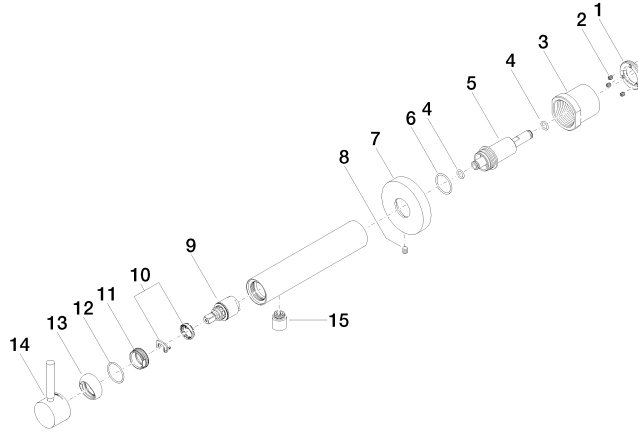

META Wall-mounted single-lever basin mixer without pop-up waste - Brushed Bronze

META

36 804 661

- 160mm projection
- fixed spout
- circular, air-enriched flow
- hole diameter 60 mm
- rosette Ø 78 mm
- max. flow 5.7 l/min
- lead-free
- with single-point mounting
- This product can help a building meet the requirements of Green Building Rating Systems, e.g. LEED®, BREEAM®, DGNB
- WRAS 2003025

Required miscellaneous

	Concealed wall mounting - ● min. recess depth 78 mm ● max. recess depth 103 mm	35 003 970 90
---	---	---------------

36 804 661
mm [inches]

Flow rate chart

META Wall-mounted single-lever basin mixer without pop-up waste - Brushed Bronze

META

36 804 661

Product version from 4/2/2020

META Wall-mounted single-lever basin mixer without pop-up waste - Brushed Bronze

META

36 804 661

Spare parts list

Product version from 4/2/2020

No.	Item Number	Name	Quantity used	Delivery time
	09 24 77 002 90	nut	18	2