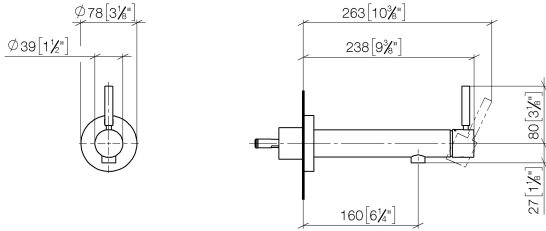

META Wall-mounted single-lever basin mixer without pop-up waste - Brushed Bronze

META

36 804 661

- 160mm projection
- fixed spout
- circular, air-enriched flow
- hole diameter 60 mm
- rosette Ø 78 mm
- max. flow 5.7 l/min
- lead-free
- with single-point mounting
- This product can help a building meet the requirements of Green Building Rating Systems, e.g. LEED®, BREEAM®, DGNB
- WRAS 2003025

Required miscellaneous

	Concealed wall mounting - ● min. recess depth 78 mm ● max. recess depth 103 mm	35 003 970 90
---	---	---------------

36 804 661
mm [inches]

Flow rate chart

META Wall-mounted single-lever basin mixer without pop-up waste - Brushed Bronze

META

36 804 661

Product version from 4/2/2020

META Wall-mounted single-lever basin mixer without pop-up waste - Brushed Bronze

META

36 804 661

Spare parts list

Product version from 4/2/2020

No.	Item Number	Name	Quantity used	Delivery time
	09 24 77 002 90	nut	18	2