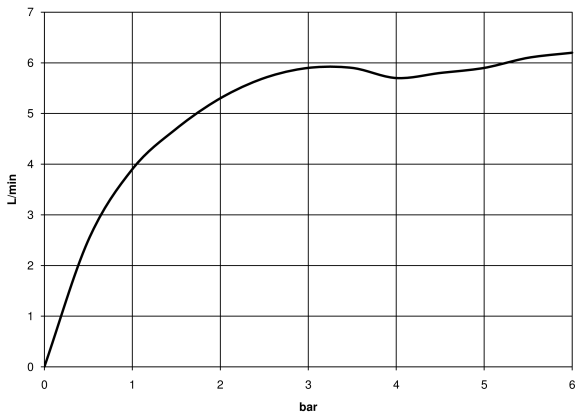

Flow rate chart