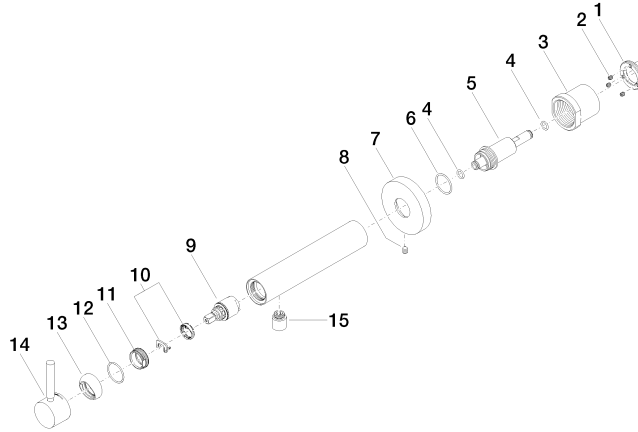

META Wall-mounted single-lever basin mixer without pop-up waste - Brushed Champagne (22kt Gold)

META

36 804 661

- 160mm projection
- fixed spout
- circular, air-enriched flow
- hole diameter 60 mm
- rosette Ø 78 mm
- max. flow 5.7 l/min
- lead-free
- with single-point mounting
- This product can help a building meet the requirements of Green Building Rating Systems, e.g. LEED®, BREEAM®, DGNB
- WRAS 2003025

META Wall-mounted single-lever basin mixer without pop-up waste - Brushed Champagne (22kt Gold)

META

36 804 661
mm [inches]

Flow rate chart

META Wall-mounted single-lever basin mixer without pop-up waste - Brushed Champagne (22kt Gold)

META

36 804 661

Product version from 4/2/2020

Parts for other finishes can be found here: [Chrome](#)

**META Wall-mounted single-lever basin mixer without pop-up waste - Brushed
Champagne (22kt Gold)**

META