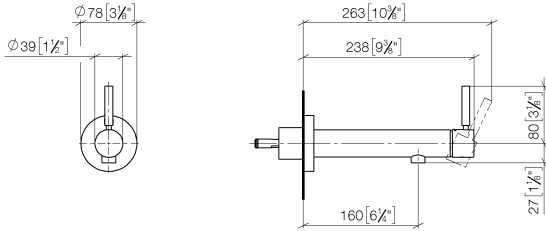

META Wall-mounted single-lever basin mixer without pop-up waste - Brushed Champagne (22kt Gold)

META

36 804 661

- 160mm projection
- fixed spout
- circular, air-enriched flow
- hole diameter 60 mm
- rosette Ø 78 mm
- max. flow 5.7 l/min
- lead-free
- with single-point mounting
- This product can help a building meet the requirements of Green Building Rating Systems, e.g. LEED®, BREEAM®, DGNB
- WRAS 2003025

META Wall-mounted single-lever basin mixer without pop-up waste - Brushed Champagne (22kt Gold)

META

36 804 661
mm [inches]

Flow rate chart

META Wall-mounted single-lever basin mixer without pop-up waste - Brushed Champagne (22kt Gold)