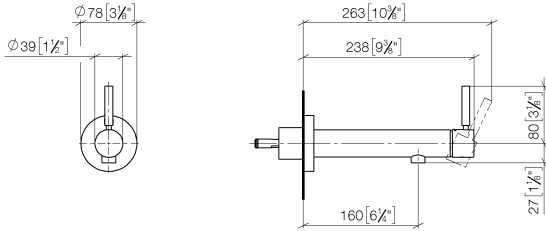

**META Wall-mounted single-lever basin mixer without pop-up waste -
Champagne (22kt Gold)**

META

36 804 661

- 160mm projection
- fixed spout
- circular, air-enriched flow
- hole diameter 60 mm
- rosette Ø 78 mm
- max. flow 5.7 l/min
- lead-free
- with single-point mounting
- This product can help a building meet the requirements of Green Building Rating Systems, e.g. LEED®, BREEAM®, DGNB
- WRAS 2003025

META Wall-mounted single-lever basin mixer without pop-up waste - Champagne (22kt Gold)

META

36 804 661
mm [inches]

Flow rate chart

META Wall-mounted single-lever basin mixer without pop-up waste - Champagne (22kt Gold)

META

36 804 661

Product version from 4/2/2020

Parts for other
finishes can be found
here: [Chrome](#)

**META Wall-mounted single-lever basin mixer without pop-up waste -
Champagne (22kt Gold)**

META

36 804 661