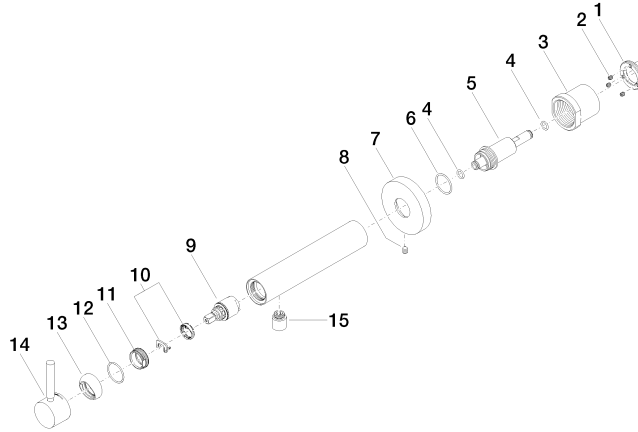

**META Wall-mounted single-lever basin mixer without pop-up waste -
Champagne (22kt Gold)**

META

36 804 661

- 160mm projection
- fixed spout
- circular, air-enriched flow
- hole diameter 60 mm
- rosette Ø 78 mm
- max. flow 5.7 l/min
- lead-free
- with single-point mounting
- This product can help a building meet the requirements of Green Building Rating Systems, e.g. LEED®, BREEAM®, DGNB
- WRAS 2003025

META Wall-mounted single-lever basin mixer without pop-up waste - Champagne (22kt Gold)

META

36 804 661
mm [inches]

Flow rate chart

META Wall-mounted single-lever basin mixer without pop-up waste - Champagne (22kt Gold)

META

36 804 661

Product version from 4/2/2020

Parts for other
finishes can be found
here: [Chrome](#)

**META Wall-mounted single-lever basin mixer without pop-up waste -
Champagne (22kt Gold)**

META

36 804 661

Spare parts list

Product version from 4/2/2020

No.	Item Number	Name	Quantity used	Delivery time
	09 24 77 002 90	nut	18	2