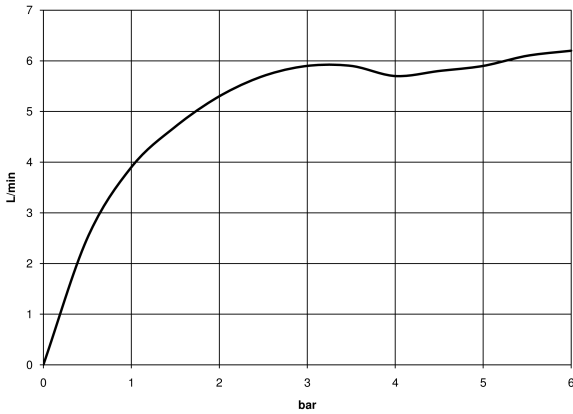

**META Wall-mounted single-lever basin mixer without pop-up waste -
Champagne (22kt Gold)**

META

36 804 661

- 160mm projection
- fixed spout
- circular, air-enriched flow
- hole diameter 60 mm
- rosette Ø 78 mm
- max. flow 5.7 l/min
- lead-free
- with single-point mounting
- This product can help a building meet the requirements of Green Building Rating Systems, e.g. LEED®, BREEAM®, DGNB
- WRAS 2003025

META Wall-mounted single-lever basin mixer without pop-up waste - Champagne (22kt Gold)

META

36 804 661
mm [inches]

Flow rate chart

META Wall-mounted single-lever basin mixer without pop-up waste - Champagne (22kt Gold)