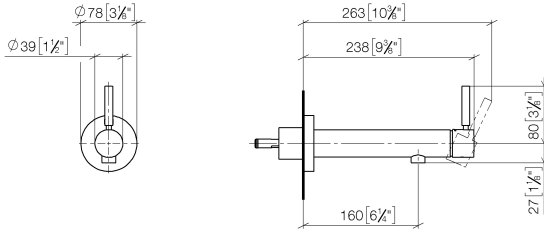

META Wall-mounted single-lever basin mixer without pop-up waste - Brushed Chrome

META

36 804 661

- 160mm projection
- fixed spout
- circular, air-enriched flow
- hole diameter 60 mm
- rosette Ø 78 mm
- max. flow 5.7 l/min
- lead-free
- with single-point mounting
- This product can help a building meet the requirements of Green Building Rating Systems, e.g. LEED®, BREEAM®, DGNB
- WRAS 2003025

META Wall-mounted single-lever basin mixer without pop-up waste - Brushed Chrome

META

36 804 661
mm [inches]

Flow rate chart

Codes & Standards

DIN 4109

EN 817

ISO 3822

Scottish Water
Byelaws

UK Water Supply
Regulations

Ü-Zeichen

META Wall-mounted single-lever basin mixer without pop-up waste - Brushed Chrome

META

36 804 661

Certificates

DVGW_DW-
6512DN0