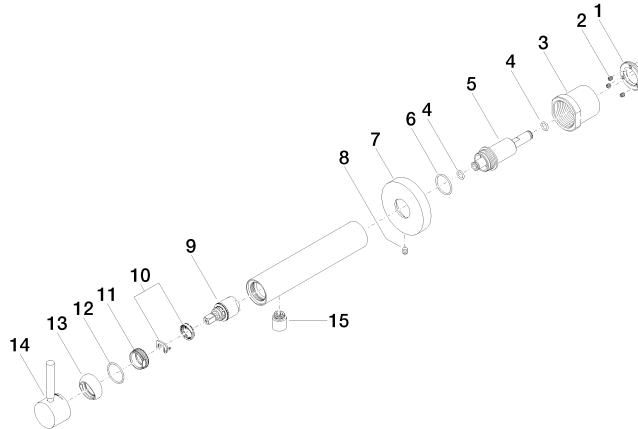

META Wall-mounted single-lever basin mixer without pop-up waste - Brushed Chrome

META

36 804 661

Product version up to 1/23/2020

Product version from 1/23/2020 to 4/2/2020

Product version from 4/2/2020

Parts for other finishes can be found here: [Chrome](#)