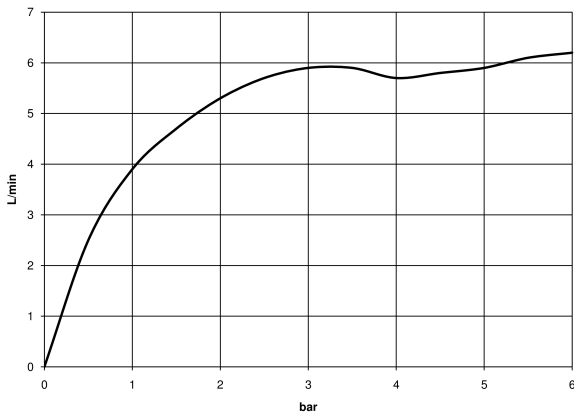

META Wall-mounted single-lever basin mixer without pop-up waste - Brushed Chrome

META

36 804 661

- 160mm projection
- fixed spout
- circular, air-enriched flow
- hole diameter 60 mm
- rosette Ø 78 mm
- max. flow 5.7 l/min
- lead-free
- with single-point mounting
- This product can help a building meet the requirements of Green Building Rating Systems, e.g. LEED®, BREEAM®, DGNB
- WRAS 2003025

META Wall-mounted single-lever basin mixer without pop-up waste - Brushed Chrome

META

36 804 661
mm [inches]

Flow rate chart

Codes & Standards

DIN 4109

EN 817

ISO 3822