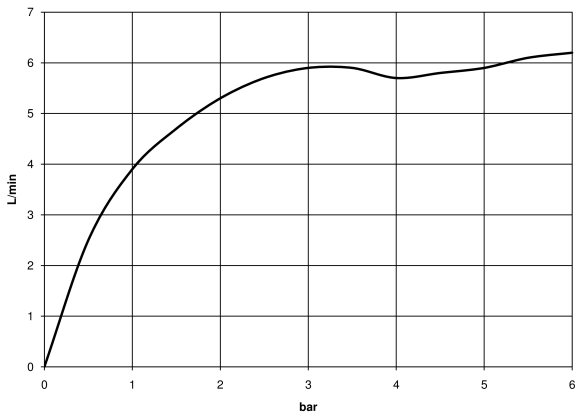

**META Wall-mounted single-lever basin mixer without pop-up waste - Brushed Dark Platinum**

META

36 804 661

- 160mm projection
- fixed spout
- circular, air-enriched flow
- hole diameter 60 mm
- rosette Ø 78 mm
- max. flow 5.7 l/min
- lead-free
- with single-point mounting
- This product can help a building meet the requirements of Green Building Rating Systems, e.g. LEED®, BREEAM®, DGNB
- WRAS 2003025

# META Wall-mounted single-lever basin mixer without pop-up waste - Brushed Dark Platinum

META

36 804 661  
mm [inches]

## Flow rate chart