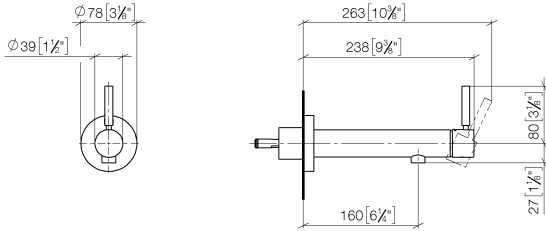

**META Wall-mounted single-lever basin mixer without pop-up waste - Brushed Dark Platinum**

META

36 804 661

- 160mm projection
- fixed spout
- circular, air-enriched flow
- hole diameter 60 mm
- rosette Ø 78 mm
- max. flow 5.7 l/min
- lead-free
- with single-point mounting
- This product can help a building meet the requirements of Green Building Rating Systems, e.g. LEED®, BREEAM®, DGNB
- WRAS 2003025

**Required miscellaneous**

	<b>Concealed wall mounting -</b>	35 003 970 90
	•min. recess depth 78 mm	
	•max. recess depth 103 mm	

# META Wall-mounted single-lever basin mixer without pop-up waste - Brushed Dark Platinum

META

36 804 661  
mm [inches]