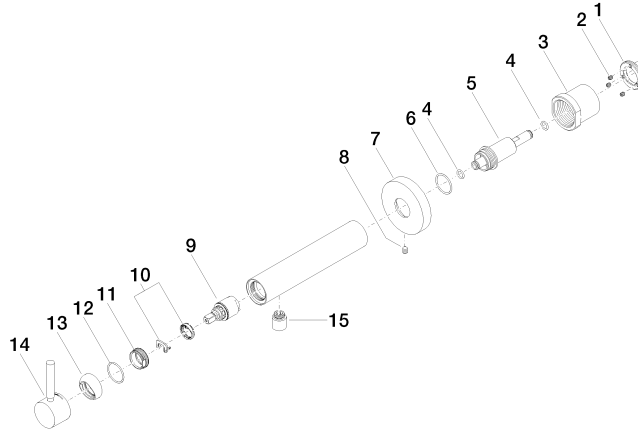

**META Wall-mounted single-lever basin mixer without pop-up waste - Brushed Dark Platinum**

META

36 804 661

- 160mm projection
- fixed spout
- circular, air-enriched flow
- hole diameter 60 mm
- rosette Ø 78 mm
- max. flow 5.7 l/min
- lead-free
- with single-point mounting
- This product can help a building meet the requirements of Green Building Rating Systems, e.g. LEED®, BREEAM®, DGNB
- WRAS 2003025

# META Wall-mounted single-lever basin mixer without pop-up waste - Brushed Dark Platinum

META

36 804 661  
mm [inches]

## Flow rate chart

# META Wall-mounted single-lever basin mixer without pop-up waste - Brushed Dark Platinum

META

36 804 661

**Product version from 4/2/2020**

META Wall-mounted single-lever basin mixer without pop-up waste - Brushed  
Dark Platinum