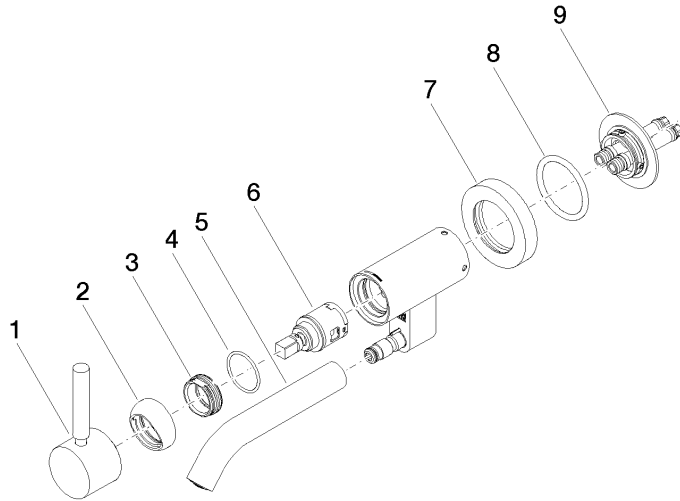

META Wall-mounted single-lever basin mixer without pop-up waste - Brushed Platinum

META

36 805 660

- 185mm projection
- fixed spout
- circular, air-enriched flow
- hole diameter 35 mm
- rosette Ø 60 mm
- max. flow 5.7 l/min
- lead-free
- with single-point mounting
- This product can help a building meet the requirements of Green Building Rating Systems, e.g. LEED®, BREEAM®, DGNB
- WRAS 240102017

Required miscellaneous

- Concealed wall mounting -** 35 050 970 90
- max. recess depth 105 mm
 - min. recess depth 80 mm

36 805 660
mm [inches]

Flow rate chart

Codes & Standards

DIN 4109

ISO 3822

Scottish Water
Byelaws

UK Water Supply
Regulations

Ü-Zeichen

**META Wall-mounted single-lever basin mixer without pop-up waste - Brushed
Platinum**

META

36 805 660
Certificates

WRAS_240102 LGA_38

36 805 660

Product version from 5/1/2022

META Wall-mounted single-lever basin mixer without pop-up waste - Brushed Platinum

META

36 805 660

Spare parts list

Product version from 5/1/2022

No.	Item Number	Name	Quantity used	Delivery time
	90 20 66 030 00-06	handle	9	10