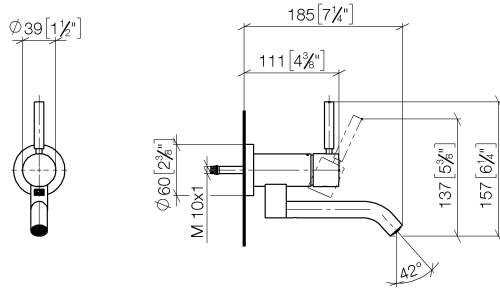

META Wall-mounted single-lever basin mixer without pop-up waste - Brushed Platinum

META

36 805 660

- 185mm projection
- fixed spout
- circular, air-enriched flow
- hole diameter 35 mm
- rosette Ø 60 mm
- max. flow 5.7 l/min
- lead-free
- with single-point mounting
- This product can help a building meet the requirements of Green Building Rating Systems, e.g. LEED®, BREEAM®, DGNB
- WRAS 240102017

Required miscellaneous

- Concealed wall mounting -** 35 050 970 90
- max. recess depth 105 mm
 - min. recess depth 80 mm

36 805 660
mm [inches]

Flow rate chart

Codes & Standards

DIN 4109

ISO 3822

Scottish Water
Byelaws

UK Water Supply
Regulations

Ü-Zeichen

**META Wall-mounted single-lever basin mixer without pop-up waste - Brushed
Platinum**

META

36 805 660
Certificates

WRAS_240102 LGA_38

36 805 660

Product version from 5/1/2022

META Wall-mounted single-lever basin mixer without pop-up waste - Brushed Platinum

META

36 805 660

Spare parts list

Product version from 5/1/2022

No.	Item Number	Name	Quantity used	Delivery time
	90 20 66 030 00-06	handle	9	10