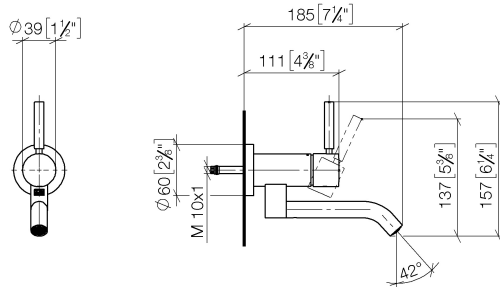

META Wall-mounted single-lever basin mixer without pop-up waste - Dark Chrome

META

36 805 660

- 185mm projection
- fixed spout
- circular, air-enriched flow
- hole diameter 35 mm
- rosette Ø 60 mm
- max. flow 5.7 l/min
- lead-free
- with single-point mounting
- This product can help a building meet the requirements of Green Building Rating Systems, e.g. LEED®, BREEAM®, DGNB
- WRAS 240102017

META Wall-mounted single-lever basin mixer without pop-up waste - Dark Chrome

META

36 805 660
mm [inches]

Flow rate chart

Codes & Standards

DIN 4109

ISO 3822

Scottish Water
Byelaws

UK Water Supply
Regulations

Ü-Zeichen

META Wall-mounted single-lever basin mixer without pop-up waste - Dark Chrome

META

36 805 660

Certificates

WRAS_240102

LGA_38

META

36 805 660

Spare parts list

Product version from 5/1/2022

No.	Item Number	Name	Quantity used	Delivery time
	90 20 66 030 00-19	handle	9	20