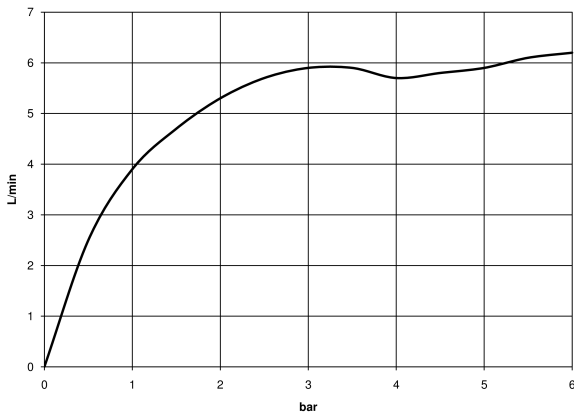

META Wall-mounted single-lever basin mixer without pop-up waste - Dark Chrome

META

36 805 660

- 185mm projection
- fixed spout
- circular, air-enriched flow
- hole diameter 35 mm
- rosette Ø 60 mm
- max. flow 5.7 l/min
- lead-free
- with single-point mounting
- This product can help a building meet the requirements of Green Building Rating Systems, e.g. LEED®, BREEAM®, DGNB
- WRAS 240102017

META Wall-mounted single-lever basin mixer without pop-up waste - Dark Chrome

META

36 805 660
mm [inches]

Flow rate chart

Codes & Standards

DIN 4109

ISO 3822

Scottish Water
Byelaws