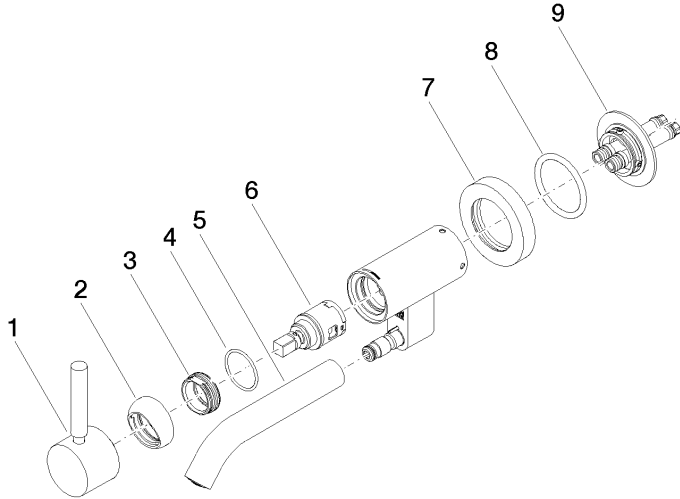

META Wall-mounted single-lever basin mixer without pop-up waste - Dark Chrome

META

36 805 660

- 185mm projection
- fixed spout
- circular, air-enriched flow
- hole diameter 35 mm
- rosette Ø 60 mm
- max. flow 5.7 l/min
- lead-free
- with single-point mounting
- This product can help a building meet the requirements of Green Building Rating Systems, e.g. LEED®, BREEAM®, DGNB
- WRAS 240102017

META Wall-mounted single-lever basin mixer without pop-up waste - Dark Chrome

META

36 805 660
mm [inches]

Flow rate chart

Codes & Standards

DIN 4109

ISO 3822

Scottish Water
Byelaws

UK Water Supply
Regulations

Ü-Zeichen

META Wall-mounted single-lever basin mixer without pop-up waste - Dark Chrome

META

36 805 660

Certificates

WRAS_240102

LGA_38

META Wall-mounted single-lever basin mixer without pop-up waste - Dark Chrome

META

36 805 660

Product version from 5/1/2022

Parts for other finishes can be found here: [Chrome](#)

META Wall-mounted single-lever basin mixer without pop-up waste - Dark Chrome