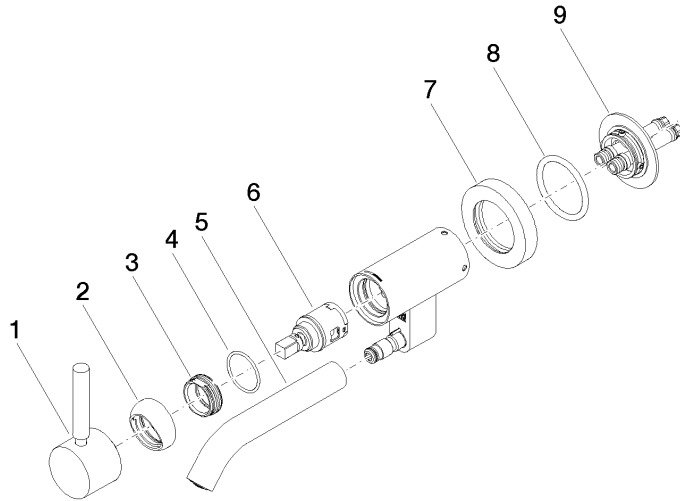

META Wall-mounted single-lever basin mixer without pop-up waste - Brushed Light Gold

META

36 805 660

- 185mm projection
- fixed spout
- circular, air-enriched flow
- hole diameter 35 mm
- rosette Ø 60 mm
- max. flow 5.7 l/min
- lead-free
- with single-point mounting
- This product can help a building meet the requirements of Green Building Rating Systems, e.g. LEED®, BREEAM®, DGNB
- WRAS 240102017

META

36 805 660
mm [inches]

Flow rate chart

Codes & Standards

DIN 4109

ISO 3822

Scottish Water
Byelaws

UK Water Supply
Regulations

Ü-Zeichen

META Wall-mounted single-lever basin mixer without pop-up waste - Brushed
Light Gold

META

36 805 660
Certificates

WRAS_240102 LGA_38

META Wall-mounted single-lever basin mixer without pop-up waste - Brushed Light Gold

META

36 805 660

Product version from 5/1/2022

META Wall-mounted single-lever basin mixer without pop-up waste - Brushed Light Gold

META

36 805 660

Spare parts list

Product version from 5/1/2022