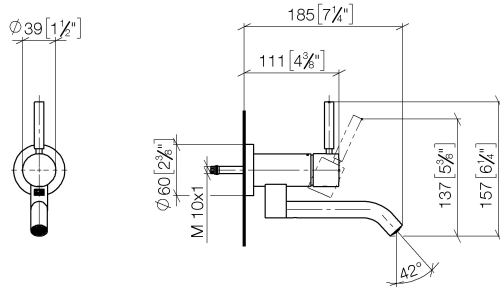

META Wall-mounted single-lever basin mixer without pop-up waste - Brushed Light Gold

META

36 805 660

- 185mm projection
- fixed spout
- circular, air-enriched flow
- hole diameter 35 mm
- rosette Ø 60 mm
- max. flow 5.7 l/min
- lead-free
- with single-point mounting
- This product can help a building meet the requirements of Green Building Rating Systems, e.g. LEED®, BREEAM®, DGNB
- WRAS 240102017

Required miscellaneous

- Concealed wall mounting -** 35 050 970 90
- min. recess depth 80 mm
 - max. recess depth 105 mm

**META Wall-mounted single-lever basin mixer without pop-up waste - Brushed
Light Gold**

META

36 805 660
mm [inches]

Flow rate chart

Codes & Standards

DIN 4109

ISO 3822

Scottish Water
Byelaws

UK Water Supply
Regulations