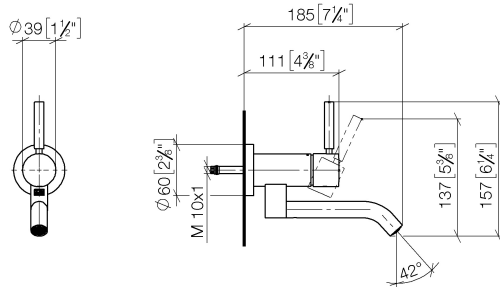

**META Wall-mounted single-lever basin mixer without pop-up waste - Matte Black**

META

36 805 660

- 185mm projection
- fixed spout
- circular, air-enriched flow
- hole diameter 35 mm
- rosette Ø 60 mm
- max. flow 5.7 l/min
- lead-free
- with single-point mounting
- This product can help a building meet the requirements of Green Building Rating Systems, e.g. LEED®, BREEAM®, DGNB
- WRAS 240102017

**Required miscellaneous**

- Concealed wall mounting -** 35 050 970 90
- max. recess depth 105 mm
  - min. recess depth 80 mm

**META Wall-mounted single-lever basin mixer without pop-up waste - Matte Black**

META

36 805 660  
mm [inches]

**Flow rate chart**

**Codes & Standards**

DIN 4109

ISO 3822

Scottish Water  
Byelaws

UK Water Supply  
Regulations