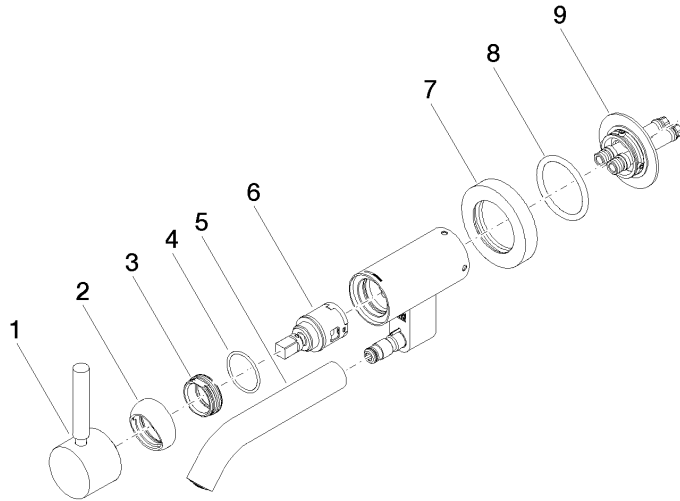

META

36 805 660  
mm [inches]

**Flow rate chart**

**Codes & Standards**

DIN 4109

ISO 3822

Scottish Water  
Byelaws

UK Water Supply  
Regulations

## META Wall-mounted single-lever basin mixer without pop-up waste - Matte Black

---

META

36 805 660

Certificates

---

WRAS\_240102

LGA\_38

36 805 660

Product version from 5/1/2022

**META Wall-mounted single-lever basin mixer without pop-up waste - Matte Black**

META

36 805 660

**Spare parts list**

**Product version from 5/1/2022**

No.	Item Number	Name	Quantity used	Delivery time
	90 20 66 030 00-33	handle	9	30