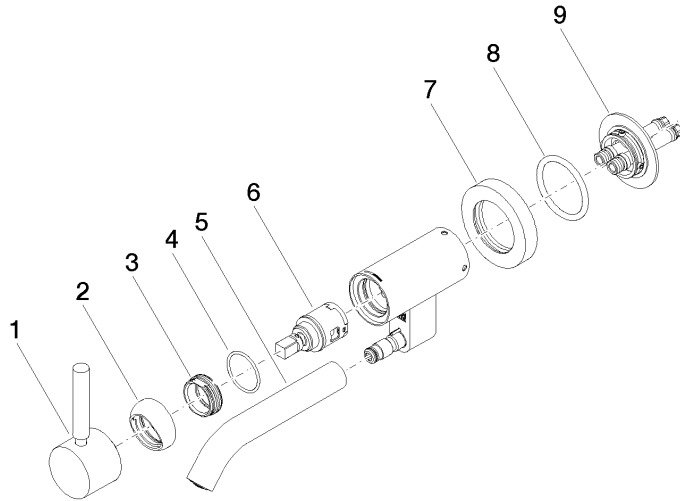

META Wall-mounted single-lever basin mixer without pop-up waste - Brushed Bronze

META

36 805 660

- 185mm projection
- fixed spout
- circular, air-enriched flow
- hole diameter 35 mm
- rosette Ø 60 mm
- max. flow 5.7 l/min
- lead-free
- with single-point mounting
- This product can help a building meet the requirements of Green Building Rating Systems, e.g. LEED®, BREEAM®, DGNB
- WRAS 240102017

META

36 805 660  
mm [inches]

**Flow rate chart**

**Codes & Standards**

DIN 4109

ISO 3822

Scottish Water  
Byelaws

UK Water Supply  
Regulations

LGA\_38

**META Wall-mounted single-lever basin mixer without pop-up waste - Brushed Bronze**

META

36 805 660

**Product version from 5/1/2022**

**META Wall-mounted single-lever basin mixer without pop-up waste - Brushed Bronze**

META

36 805 660

**Spare parts list**

**Product version from 5/1/2022**

No.	Item Number	Name	Quantity used	Delivery time
	90 20 66 030 00-42	handle	9	30