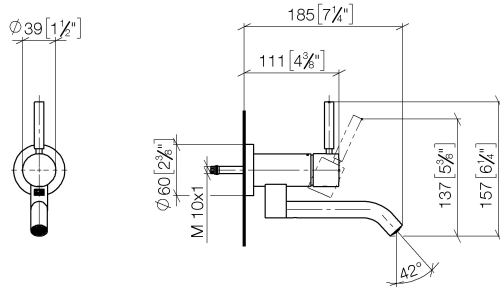

META Wall-mounted single-lever basin mixer without pop-up waste - Brushed Bronze

META

36 805 660

- 185mm projection
- fixed spout
- circular, air-enriched flow
- hole diameter 35 mm
- rosette Ø 60 mm
- max. flow 5.7 l/min
- lead-free
- with single-point mounting
- This product can help a building meet the requirements of Green Building Rating Systems, e.g. LEED®, BREEAM®, DGNB
- WRAS 240102017

Required miscellaneous

- Concealed wall mounting -** 35 050 970 90
- min. recess depth 80 mm
  - max. recess depth 105 mm

**META Wall-mounted single-lever basin mixer without pop-up waste - Brushed Bronze**

META

36 805 660  
mm [inches]

**Flow rate chart**

**Codes & Standards**

DIN 4109

ISO 3822

Scottish Water  
Byelaws

UK Water Supply  
Regulations

**Ü-Zeichen**

META Wall-mounted single-lever basin mixer without pop-up waste - Brushed  
Bronze

---

META

36 805 660

Certificates

---

WRAS\_240102