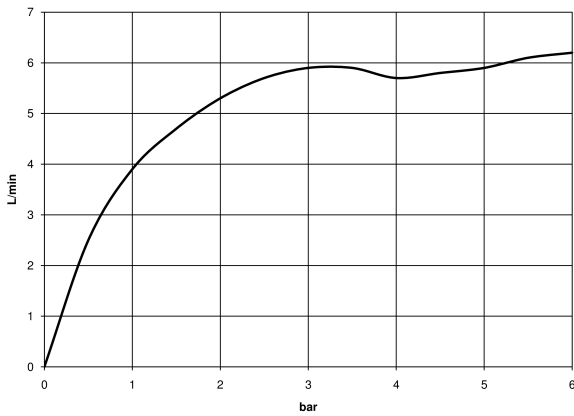

**META Wall-mounted single-lever basin mixer without pop-up waste - Brushed  
Champagne (22kt Gold)**

META

36 805 660

- 185mm projection
- fixed spout
- circular, air-enriched flow
- hole diameter 35 mm
- rosette Ø 60 mm
- max. flow 5.7 l/min
- lead-free
- with single-point mounting
- This product can help a building meet the requirements of Green Building Rating Systems, e.g. LEED®, BREEAM®, DGNB
- WRAS 240102017

**META Wall-mounted single-lever basin mixer without pop-up waste - Brushed  
Champagne (22kt Gold)**

META

36 805 660  
mm [inches]

**Flow rate chart**

**Codes & Standards**

DIN 4109

ISO 3822

Scottish Water  
Byelaws