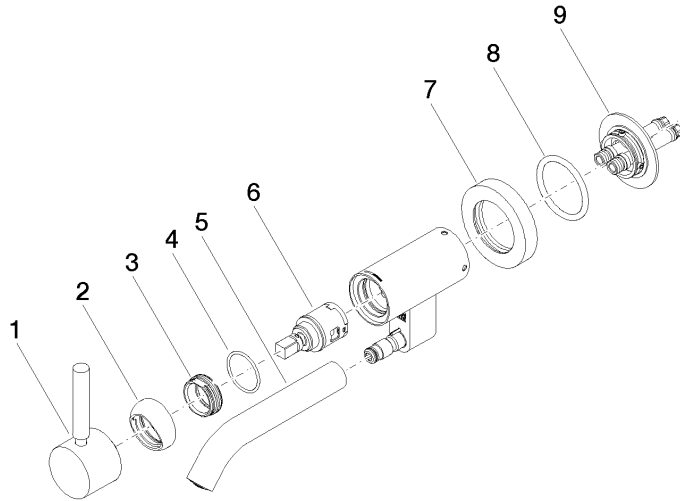

**META Wall-mounted single-lever basin mixer without pop-up waste - Brushed  
Champagne (22kt Gold)**

META

36 805 660

- 185mm projection
- fixed spout
- circular, air-enriched flow
- hole diameter 35 mm
- rosette Ø 60 mm
- max. flow 5.7 l/min
- lead-free
- with single-point mounting
- This product can help a building meet the requirements of Green Building Rating Systems, e.g. LEED®, BREEAM®, DGNB
- WRAS 240102017

**META Wall-mounted single-lever basin mixer without pop-up waste - Brushed  
Champagne (22kt Gold)**

META

36 805 660  
mm [inches]

**Flow rate chart**

**Codes & Standards**

DIN 4109

ISO 3822

Scottish Water  
Byelaws

UK Water Supply  
Regulations

**Ü-Zeichen**

META Wall-mounted single-lever basin mixer without pop-up waste - Brushed  
Champagne (22kt Gold)

---

META

36 805 660

Certificates

---

# META Wall-mounted single-lever basin mixer without pop-up waste - Brushed Champagne (22kt Gold)

META

36 805 660

**Product version from 5/1/2022**

Parts for other finishes can be found here: [Chrome](#)

**META Wall-mounted single-lever basin mixer without pop-up waste - Brushed  
Champagne (22kt Gold)**