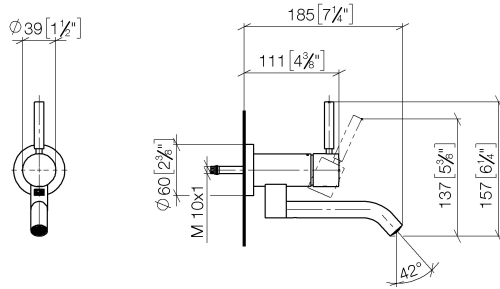

**META Wall-mounted single-lever basin mixer without pop-up waste - Brushed  
Champagne (22kt Gold)**

META

36 805 660

- 185mm projection
- fixed spout
- circular, air-enriched flow
- hole diameter 35 mm
- rosette Ø 60 mm
- max. flow 5.7 l/min
- lead-free
- with single-point mounting
- This product can help a building meet the requirements of Green Building Rating Systems, e.g. LEED®, BREEAM®, DGNB
- WRAS 240102017

**META Wall-mounted single-lever basin mixer without pop-up waste - Brushed  
Champagne (22kt Gold)**

META

36 805 660  
mm [inches]

**Flow rate chart**

**Codes & Standards**

DIN 4109

ISO 3822

Scottish Water  
Byelaws

UK Water Supply  
Regulations

**Ü-Zeichen**

META Wall-mounted single-lever basin mixer without pop-up waste - Brushed  
Champagne (22kt Gold)

---

META

36 805 660

Certificates

---

META

36 805 660

**Spare parts list**

**Product version from 5/1/2022**

No.	Item Number	Name	Quantity used	Delivery time
	90 20 66 030 00-46	handle	9	30