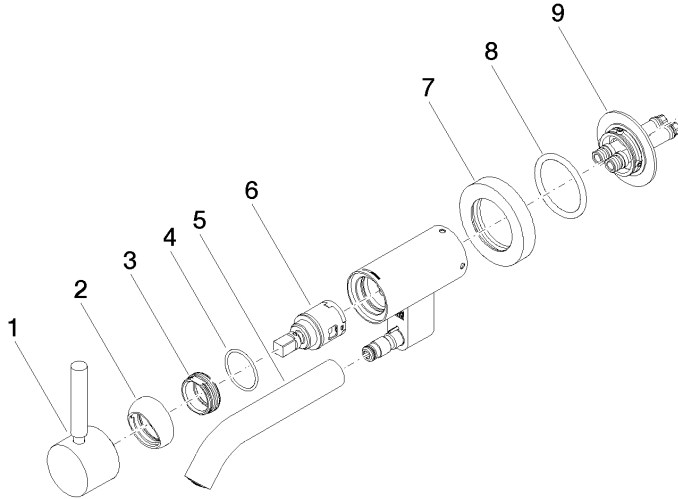

**META Wall-mounted single-lever basin mixer without pop-up waste -  
Champagne (22kt Gold)**

META

36 805 660

- 185mm projection
- fixed spout
- circular, air-enriched flow
- hole diameter 35 mm
- rosette Ø 60 mm
- max. flow 5.7 l/min
- lead-free
- with single-point mounting
- This product can help a building meet the requirements of Green Building Rating Systems, e.g. LEED®, BREEAM®, DGNB
- WRAS 240102017

**META Wall-mounted single-lever basin mixer without pop-up waste -  
Champagne (22kt Gold)**

META

36 805 660  
mm [inches]

**Flow rate chart**

**Codes & Standards**

DIN 4109

ISO 3822

Scottish Water  
Byelaws

UK Water Supply  
Regulations

**Ü-Zeichen**

META Wall-mounted single-lever basin mixer without pop-up waste -  
Champagne (22kt Gold)

---

META

36 805 660

Certificates

---

# META Wall-mounted single-lever basin mixer without pop-up waste - Champagne (22kt Gold)

META

36 805 660

**Product version from 5/1/2022**

Parts for other  
finishes can be found  
here: [Chrome](#)

**META Wall-mounted single-lever basin mixer without pop-up waste -  
Champagne (22kt Gold)**