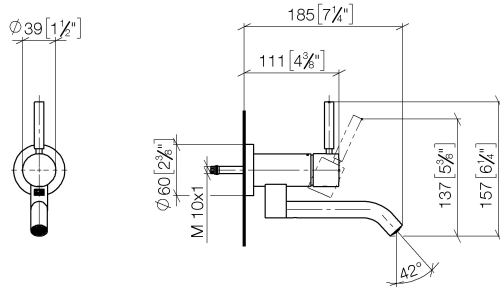

**META Wall-mounted single-lever basin mixer without pop-up waste -  
Champagne (22kt Gold)**

META

36 805 660

- 185mm projection
- fixed spout
- circular, air-enriched flow
- hole diameter 35 mm
- rosette Ø 60 mm
- max. flow 5.7 l/min
- lead-free
- with single-point mounting
- This product can help a building meet the requirements of Green Building Rating Systems, e.g. LEED®, BREEAM®, DGNB
- WRAS 240102017

**META Wall-mounted single-lever basin mixer without pop-up waste -  
Champagne (22kt Gold)**

META

36 805 660  
mm [inches]

**Flow rate chart**

**Codes & Standards**

DIN 4109

ISO 3822

Scottish Water  
Byelaws

UK Water Supply  
Regulations

**Ü-Zeichen**

META Wall-mounted single-lever basin mixer without pop-up waste -  
Champagne (22kt Gold)

---

META

36 805 660

Certificates

---

META

36 805 660

**Spare parts list**

**Product version from 5/1/2022**

No.	Item Number	Name	Quantity used	Delivery time
	90 20 66 030 00-47	handle	9	30