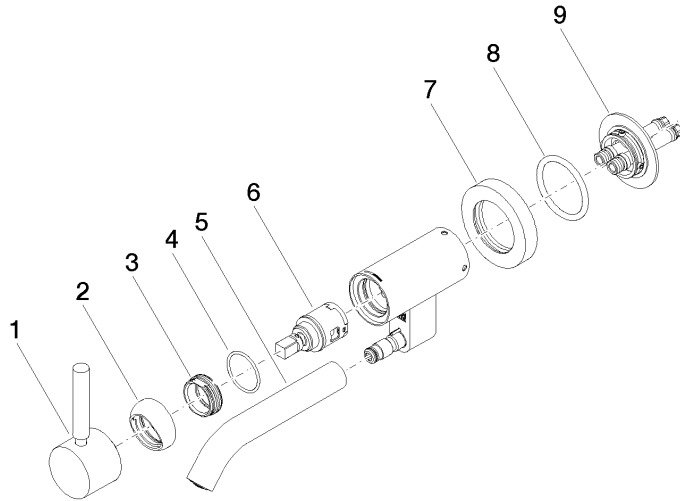

META Wall-mounted single-lever basin mixer without pop-up waste - Brushed Chrome

META

36 805 660

- 185mm projection
- fixed spout
- circular, air-enriched flow
- hole diameter 35 mm
- rosette Ø 60 mm
- max. flow 5.7 l/min
- lead-free
- with single-point mounting
- This product can help a building meet the requirements of Green Building Rating Systems, e.g. LEED®, BREEAM®, DGNB
- WRAS 240102017

META

36 805 660  
mm [inches]

**Flow rate chart**

**Codes & Standards**

DIN 4109

ISO 3822

Scottish Water  
Byelaws

UK Water Supply  
Regulations

**Ü-Zeichen**

META Wall-mounted single-lever basin mixer without pop-up waste - Brushed  
Chrome

---

META

36 805 660

Certificates

---

WRAS\_240102

LGA\_38

36 805 660

**Product version from 5/1/2022**

**META Wall-mounted single-lever basin mixer without pop-up waste - Brushed Chrome**

META

36 805 660

**Spare parts list**

**Product version from 5/1/2022**