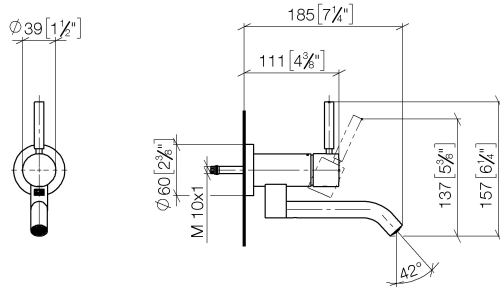

META Wall-mounted single-lever basin mixer without pop-up waste - Brushed Chrome

META

36 805 660

- 185mm projection
- fixed spout
- circular, air-enriched flow
- hole diameter 35 mm
- rosette Ø 60 mm
- max. flow 5.7 l/min
- lead-free
- with single-point mounting
- This product can help a building meet the requirements of Green Building Rating Systems, e.g. LEED®, BREEAM®, DGNB
- WRAS 240102017

Required miscellaneous

- Concealed wall mounting -** 35 050 970 90
- max. recess depth 105 mm
  - min. recess depth 80 mm

**META Wall-mounted single-lever basin mixer without pop-up waste - Brushed Chrome**

META

36 805 660  
mm [inches]

**Flow rate chart**

**Codes & Standards**

DIN 4109

ISO 3822

Scottish Water  
Byelaws

UK Water Supply  
Regulations

**Ü-Zeichen**

META Wall-mounted single-lever basin mixer without pop-up waste - Brushed  
Chrome

---

META

36 805 660

Certificates

---

WRAS\_240102