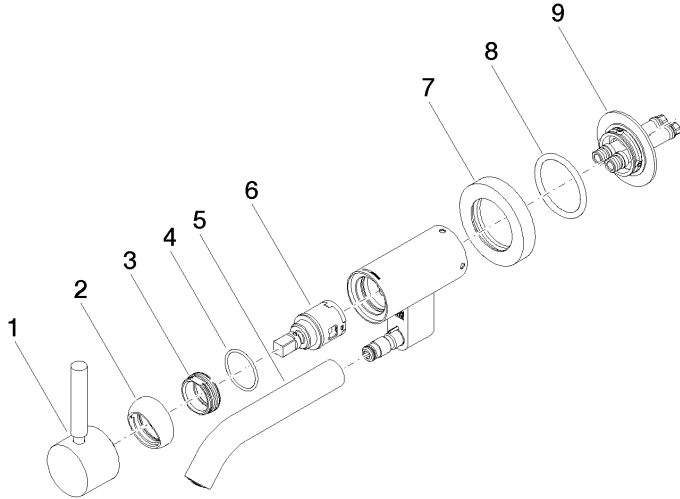

META Wall-mounted single-lever basin mixer without pop-up waste - Brushed Dark Platinum

META

36 805 660

- 185mm projection
- fixed spout
- circular, air-enriched flow
- hole diameter 35 mm
- rosette Ø 60 mm
- max. flow 5.7 l/min
- lead-free
- with single-point mounting
- This product can help a building meet the requirements of Green Building Rating Systems, e.g. LEED®, BREEAM®, DGNB
- WRAS 240102017

META

36 805 660
mm [inches]

Flow rate chart

Codes & Standards

DIN 4109

ISO 3822

Scottish Water
Byelaws

UK Water Supply
Regulations

Ü-Zeichen

META Wall-mounted single-lever basin mixer without pop-up waste - Brushed
Dark Platinum

META

36 805 660

Certificates

WRAS_240102

LGA_38

META Wall-mounted single-lever basin mixer without pop-up waste - Brushed Dark Platinum

META

36 805 660

Product version from 5/1/2022

**META Wall-mounted single-lever basin mixer without pop-up waste - Brushed
Dark Platinum**

META

36 805 660

Spare parts list

Product version from 5/1/2022