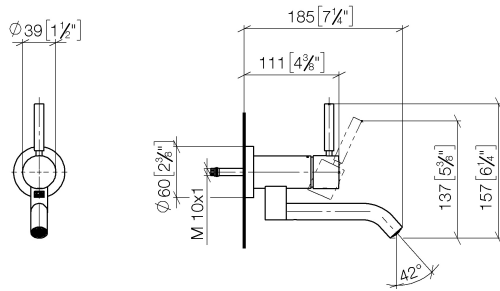

META Wall-mounted single-lever basin mixer without pop-up waste - Brushed Dark Platinum

META

36 805 660

- 185mm projection
- fixed spout
- circular, air-enriched flow
- hole diameter 35 mm
- rosette Ø 60 mm
- max. flow 5.7 l/min
- lead-free
- with single-point mounting
- This product can help a building meet the requirements of Green Building Rating Systems, e.g. LEED®, BREEAM®, DGNB
- WRAS 240102017

Required miscellaneous

- Concealed wall mounting -** 35 050 970 90
- min. recess depth 80 mm
 - max. recess depth 105 mm

META Wall-mounted single-lever basin mixer without pop-up waste - Brushed Dark Platinum

META

36 805 660
mm [inches]

Flow rate chart

Codes & Standards

DIN 4109

ISO 3822

Scottish Water
Byelaws

UK Water Supply
Regulations