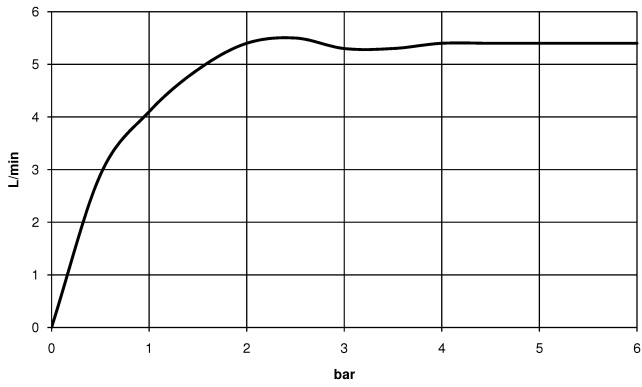

36 805 661

- 160mm projection
- fixed spout
- circular, air-enriched flow
- hole diameter 60 mm
- rosette Ø 78 mm
- max. spout flow rate 5.7 l/min
- lead-free
- with single-point mounting

	Chrome	36 805 661-00
	Brushed Platinum	36 805 661-06
	Dark Chrome	36 805 661-19
	Light Gold	36 805 661-26
	Brushed Light Gold	36 805 661-27
	Matte Black	36 805 661-33
	Brushed Bronze	36 805 661-42
	Brushed Champagne (22kt Gold)	36 805 661-46
	Champagne (22kt Gold)	36 805 661-47
	Brushed Chrome	36 805 661-93
	Brushed Dark Platinum	36 805 661-99

Required miscellaneous

- Concealed wall mounting -** 35 050 970 90
- min. recess depth 80 mm
 - max. recess depth 105 mm

36 805 661

Flow rate chart

36 805 661

Product version from 4/1/2024

META Wall-mounted single-lever basin mixer without pop-up waste - Chrome