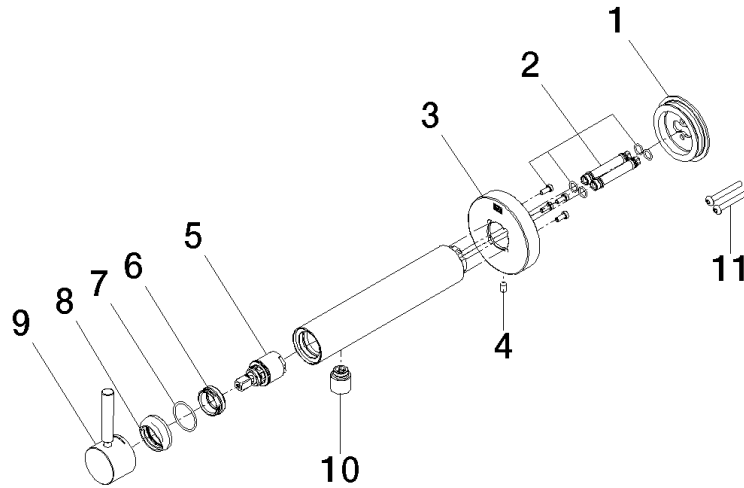

36 805 661

- 160mm projection
- fixed spout
- circular, air-enriched flow
- hole diameter 60 mm
- rosette Ø 78 mm
- max. spout flow rate 5.7 l/min
- lead-free
- with single-point mounting

	Chrome	36 805 661-00
	Brushed Platinum	36 805 661-06
	Dark Chrome	36 805 661-19
	Light Gold	36 805 661-26
	Brushed Light Gold	36 805 661-27
	Matte Black	36 805 661-33
	Brushed Bronze	36 805 661-42
	Brushed Champagne (22kt Gold)	36 805 661-46
	Champagne (22kt Gold)	36 805 661-47
	Brushed Chrome	36 805 661-93
	Brushed Dark Platinum	36 805 661-99

Required miscellaneous

- Concealed wall mounting -** 35 050 970 90
- min. recess depth 80 mm
 - max. recess depth 105 mm

36 805 661

Flow rate chart

36 805 661

Product version from 4/1/2024

META Wall-mounted single-lever basin mixer without pop-up waste - Chrome

META

36 805 661

Spare parts list

Product version from 4/1/2024

No.	Item Number	Name	Quantity used	Delivery time
	90 30 11 232 00 90	disc	13	2