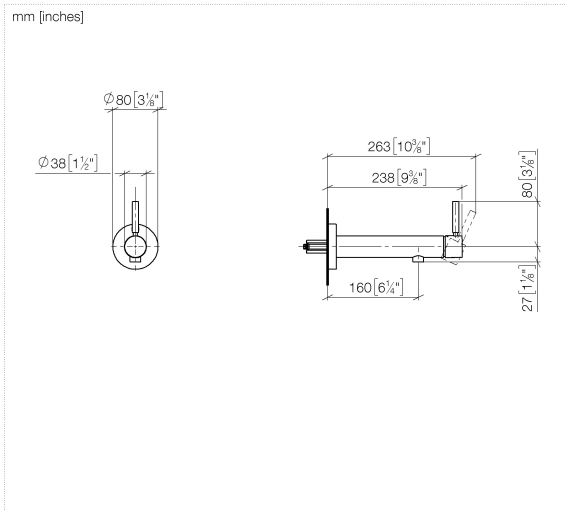

36 805 661

- 160mm projection
- fixed spout
- circular, air-enriched flow
- hole diameter 60 mm
- rosette Ø 78 mm
- max. spout flow rate 5.7 l/min
- lead-free
- with single-point mounting

	Chrome	36 805 661-00
	Brushed Platinum	36 805 661-06
	Dark Chrome	36 805 661-19
	Light Gold	36 805 661-26
	Brushed Light Gold	36 805 661-27
	Matte Black	36 805 661-33
	Brushed Bronze	36 805 661-42
	Brushed Champagne (22kt Gold)	36 805 661-46
	Champagne (22kt Gold)	36 805 661-47
	Brushed Chrome	36 805 661-93
	Brushed Dark Platinum	36 805 661-99

Required miscellaneous

- Concealed wall mounting -** 35 050 970 90
- min. recess depth 80 mm
 - max. recess depth 105 mm

36 805 661

Flow rate chart

36 805 661

Product version from 4/1/2024

META Wall-mounted single-lever basin mixer without pop-up waste - Chrome

META

36 805 661

Spare parts list

Product version from 4/1/2024

No.	Item Number	Name	Quantity used	Delivery time
	90 30 11 232 00 90	disc	13	2