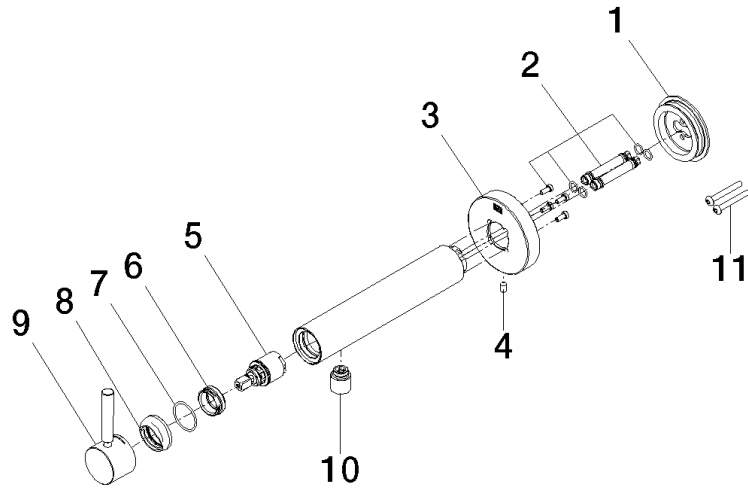

META Wall-mounted single-lever basin mixer without pop-up waste - Brushed Platinum

META

36 805 661

- 160mm projection
- fixed spout
- circular, air-enriched flow
- hole diameter 60 mm
- rosette Ø 78 mm
- max. spout flow rate 5.7 l/min
- lead-free
- with single-point mounting

Required miscellaneous

- Concealed wall mounting -** 35 050 970 90
- min. recess depth 80 mm
 - max. recess depth 105 mm

36 805 661

mm [inches]

Flow rate chart

36 805 661

Product version from 4/1/2024

**META Wall-mounted single-lever basin mixer without pop-up waste - Brushed
Platinum**

META

36 805 661

Spare parts list

Product version from 4/1/2024

No.	Item Number	Name	Quantity used	Delivery time
	90 30 11 232 00 90	disc	13	2