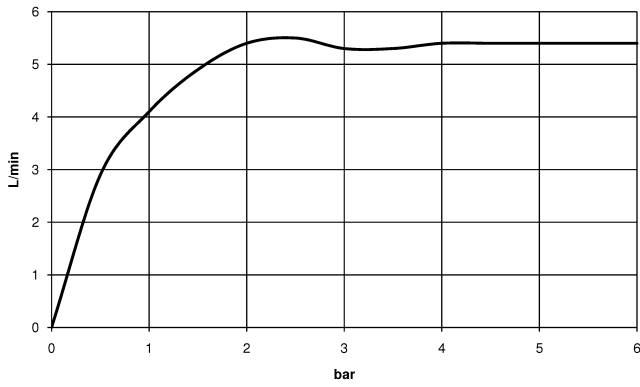

META Wall-mounted single-lever basin mixer without pop-up waste - Brushed Platinum

META

36 805 661

- 160mm projection
- fixed spout
- circular, air-enriched flow
- hole diameter 60 mm
- rosette Ø 78 mm
- max. spout flow rate 5.7 l/min
- lead-free
- with single-point mounting

Required miscellaneous

- Concealed wall mounting -** 35 050 970 90
- min. recess depth 80 mm
 - max. recess depth 105 mm

36 805 661

mm [inches]

Flow rate chart

36 805 661

Product version from 4/1/2024

**META Wall-mounted single-lever basin mixer without pop-up waste - Brushed
Platinum**