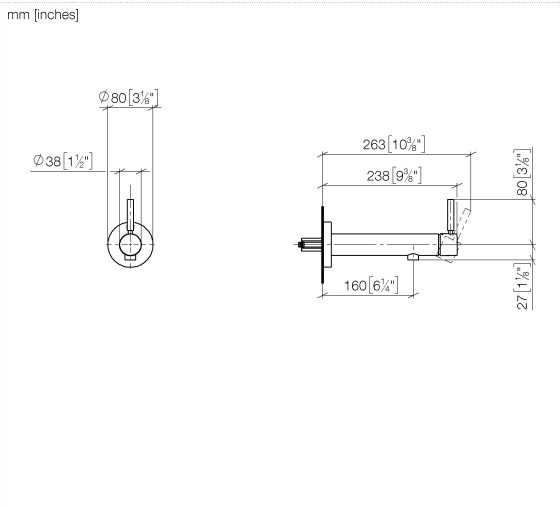

META Wall-mounted single-lever basin mixer without pop-up waste - Brushed Platinum

META

36 805 661

- 160mm projection
- fixed spout
- circular, air-enriched flow
- hole diameter 60 mm
- rosette Ø 78 mm
- max. spout flow rate 5.7 l/min
- lead-free
- with single-point mounting

Required miscellaneous

- Concealed wall mounting -** 35 050 970 90
- min. recess depth 80 mm
 - max. recess depth 105 mm

36 805 661

mm [inches]

Flow rate chart

36 805 661

Product version from 4/1/2024

**META Wall-mounted single-lever basin mixer without pop-up waste - Brushed
Platinum**

META

36 805 661

Spare parts list

Product version from 4/1/2024

No.	Item Number	Name	Quantity used	Delivery time
	90 30 11 232 00 90	disc	13	2