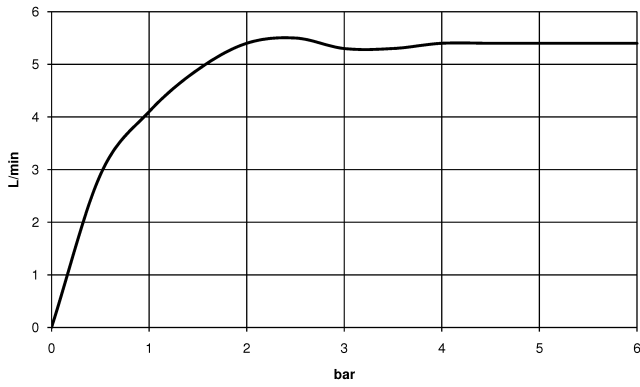

META Wall-mounted single-lever basin mixer without pop-up waste - Dark Chrome

META

36 805 661

- 160mm projection
- fixed spout
- circular, air-enriched flow
- hole diameter 60 mm
- rosette Ø 78 mm
- max. spout flow rate 5.7 l/min
- lead-free
- with single-point mounting

Required miscellaneous

- Concealed wall mounting -** 35 050 970 90
- min. recess depth 80 mm
 - max. recess depth 105 mm

36 805 661

Flow rate chart

36 805 661

Product version from 4/1/2024

META Wall-mounted single-lever basin mixer without pop-up waste - Dark Chrome