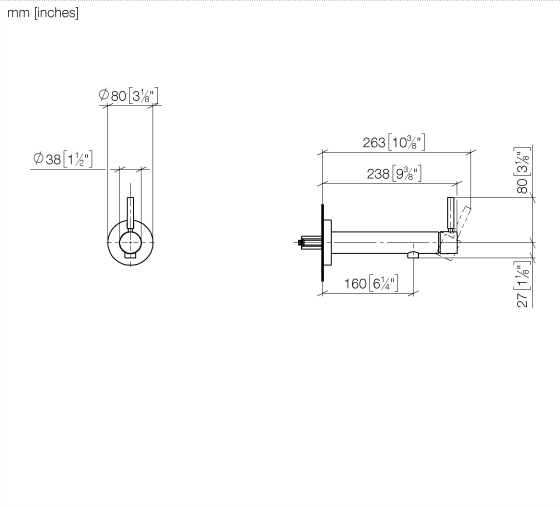

META Wall-mounted single-lever basin mixer without pop-up waste - Dark Chrome

META

36 805 661

- 160mm projection
- fixed spout
- circular, air-enriched flow
- hole diameter 60 mm
- rosette Ø 78 mm
- max. spout flow rate 5.7 l/min
- lead-free
- with single-point mounting

Required miscellaneous

- Concealed wall mounting -** 35 050 970 90
- min. recess depth 80 mm
 - max. recess depth 105 mm

36 805 661

Flow rate chart

36 805 661

Product version from 4/1/2024

META Wall-mounted single-lever basin mixer without pop-up waste - Dark Chrome

META

36 805 661

Spare parts list

Product version from 4/1/2024

No.	Item Number	Name	Quantity used	Delivery time
	90 30 11 232 00 90	disc	13	2