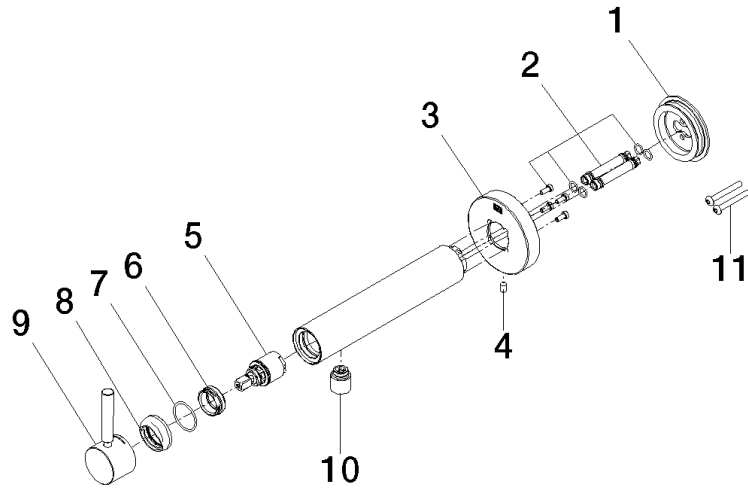

META Wall-mounted single-lever basin mixer without pop-up waste - Dark Chrome

META

36 805 661

- 160mm projection
- fixed spout
- circular, air-enriched flow
- hole diameter 60 mm
- rosette Ø 78 mm
- max. spout flow rate 5.7 l/min
- lead-free
- with single-point mounting

Required miscellaneous

- Concealed wall mounting -** 35 050 970 90
- min. recess depth 80 mm
 - max. recess depth 105 mm

36 805 661

Flow rate chart

36 805 661

Product version from 4/1/2024

META Wall-mounted single-lever basin mixer without pop-up waste - Dark Chrome

META

36 805 661

Spare parts list

Product version from 4/1/2024

No.	Item Number	Name	Quantity used	Delivery time
	90 30 11 232 00 90	disc	13	2