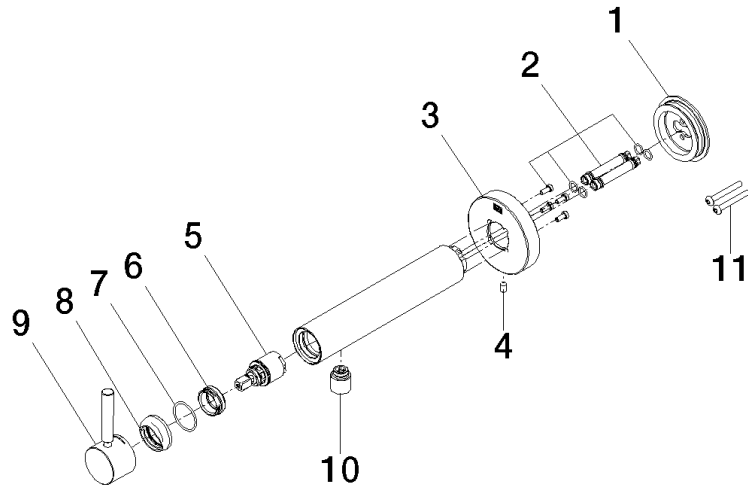

36 805 661

- 160mm projection
- fixed spout
- circular, air-enriched flow
- hole diameter 60 mm
- rosette Ø 78 mm
- max. spout flow rate 5.7 l/min
- lead-free
- with single-point mounting

	Light Gold	36 805 661-26
	Chrome	36 805 661-00
	Brushed Platinum	36 805 661-06
	Dark Chrome	36 805 661-19
	Brushed Light Gold	36 805 661-27
	Matte Black	36 805 661-33
	Brushed Bronze	36 805 661-42
	Brushed Champagne (22kt Gold)	36 805 661-46
	Champagne (22kt Gold)	36 805 661-47
	Brushed Chrome	36 805 661-93
	Brushed Dark Platinum	36 805 661-99

Required miscellaneous

	Concealed wall mounting - ● min. recess depth 80 mm ● max. recess depth 105 mm	35 050 970 90
---	---	---------------

36 805 661

Flow rate chart

36 805 661

Product version from 4/1/2024

META Wall-mounted single-lever basin mixer without pop-up waste - Light Gold

META

36 805 661

Spare parts list

Product version from 4/1/2024

No.	Item Number	Name	Quantity used	Delivery time
	90 30 11 232 00 90	disc	13	2