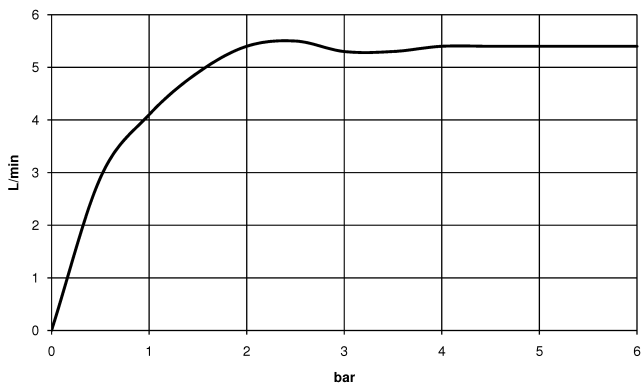

Flow rate chart