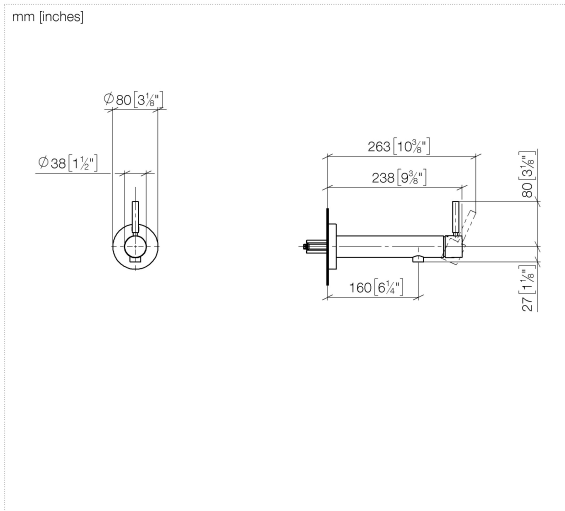

36 805 661

- 160mm projection
- fixed spout
- circular, air-enriched flow
- hole diameter 60 mm
- rosette Ø 78 mm
- max. spout flow rate 5.7 l/min
- lead-free
- with single-point mounting

	Light Gold	36 805 661-26
	Chrome	36 805 661-00
	Brushed Platinum	36 805 661-06
	Dark Chrome	36 805 661-19
	Brushed Light Gold	36 805 661-27
	Matte Black	36 805 661-33
	Brushed Bronze	36 805 661-42
	Brushed Champagne (22kt Gold)	36 805 661-46
	Champagne (22kt Gold)	36 805 661-47
	Brushed Chrome	36 805 661-93
	Brushed Dark Platinum	36 805 661-99

Required miscellaneous

	Concealed wall mounting - ● min. recess depth 80 mm ● max. recess depth 105 mm	35 050 970 90
---	---	---------------

36 805 661

Flow rate chart

36 805 661

Product version from 4/1/2024

META Wall-mounted single-lever basin mixer without pop-up waste - Light Gold

META

36 805 661

Spare parts list

Product version from 4/1/2024

No.	Item Number	Name	Quantity used	Delivery time
	90 30 11 232 00 90	disc	13	2