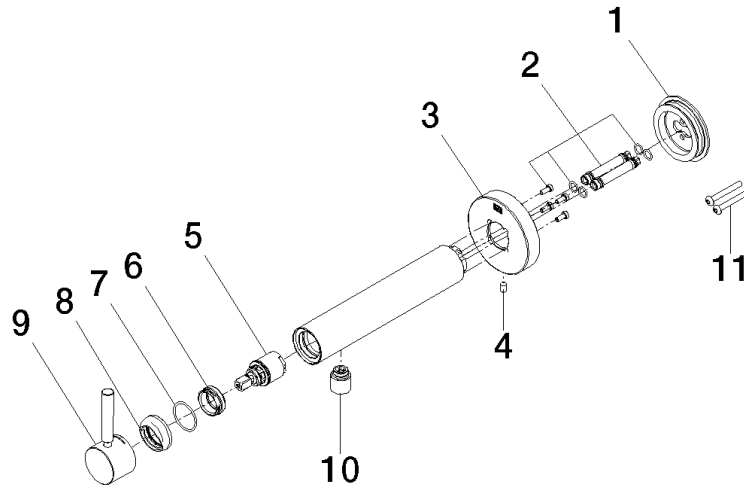

META Wall-mounted single-lever basin mixer without pop-up waste - Brushed Light Gold

META

36 805 661

- 160mm projection
- fixed spout
- circular, air-enriched flow
- hole diameter 60 mm
- rosette Ø 78 mm
- max. spout flow rate 5.7 l/min
- lead-free
- with single-point mounting

Required miscellaneous

- Concealed wall mounting -** 35 050 970 90
- min. recess depth 80 mm
  - max. recess depth 105 mm

36 805 661

mm [inches]

Flow rate chart

36 805 661

Product version from 4/1/2024

META Wall-mounted single-lever basin mixer without pop-up waste - Brushed Light Gold

META

36 805 661

**Spare parts list**

**Product version from 4/1/2024**

No.	Item Number	Name	Quantity used	Delivery time
	90 30 11 232 00 90	disc	13	2