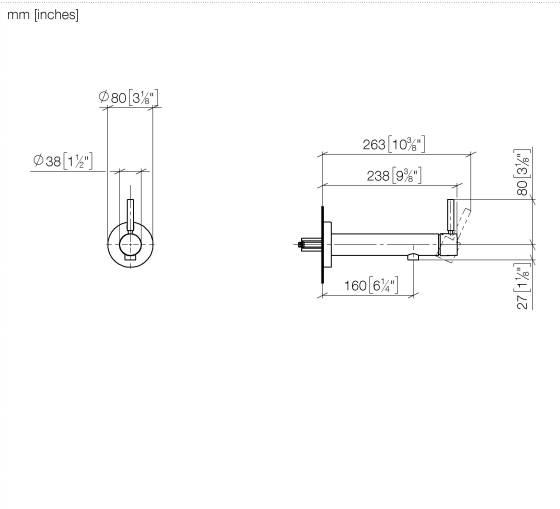

META Wall-mounted single-lever basin mixer without pop-up waste - Brushed Light Gold

META

36 805 661

- 160mm projection
- fixed spout
- circular, air-enriched flow
- hole diameter 60 mm
- rosette Ø 78 mm
- max. spout flow rate 5.7 l/min
- lead-free
- with single-point mounting

Required miscellaneous

- Concealed wall mounting -** 35 050 970 90
- min. recess depth 80 mm
  - max. recess depth 105 mm

36 805 661

mm [inches]

Flow rate chart

36 805 661

Product version from 4/1/2024

META Wall-mounted single-lever basin mixer without pop-up waste - Brushed Light Gold

META

36 805 661

**Spare parts list**

**Product version from 4/1/2024**

No.	Item Number	Name	Quantity used	Delivery time
	90 30 11 232 00 90	disc	13	2