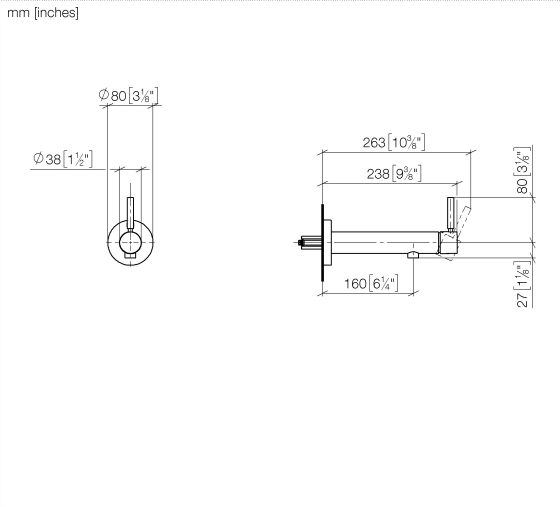

**META Wall-mounted single-lever basin mixer without pop-up waste - Matte Black**

META

36 805 661

- 160mm projection
- fixed spout
- circular, air-enriched flow
- hole diameter 60 mm
- rosette Ø 78 mm
- max. spout flow rate 5.7 l/min
- lead-free
- with single-point mounting

**Required miscellaneous**

- Concealed wall mounting -** 35 050 970 90
- min. recess depth 80 mm
  - max. recess depth 105 mm

36 805 661

Flow rate chart

36 805 661

Product version from 4/1/2024

**META Wall-mounted single-lever basin mixer without pop-up waste - Matte Black**

META

36 805 661

**Spare parts list**

**Product version from 4/1/2024**

No.	Item Number	Name	Quantity used	Delivery time
	90 30 11 232 00 90	disc	13	2