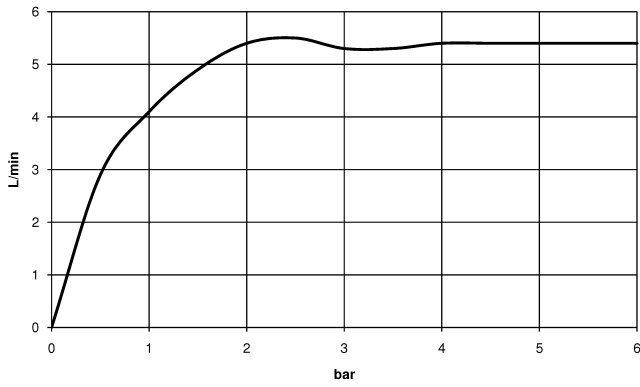

**META Wall-mounted single-lever basin mixer without pop-up waste - Matte Black**

META

36 805 661

- 160mm projection
- fixed spout
- circular, air-enriched flow
- hole diameter 60 mm
- rosette Ø 78 mm
- max. spout flow rate 5.7 l/min
- lead-free
- with single-point mounting

**Required miscellaneous**

- Concealed wall mounting -** 35 050 970 90
- min. recess depth 80 mm
  - max. recess depth 105 mm

36 805 661

Flow rate chart

36 805 661

Product version from 4/1/2024

**META Wall-mounted single-lever basin mixer without pop-up waste - Matte Black**