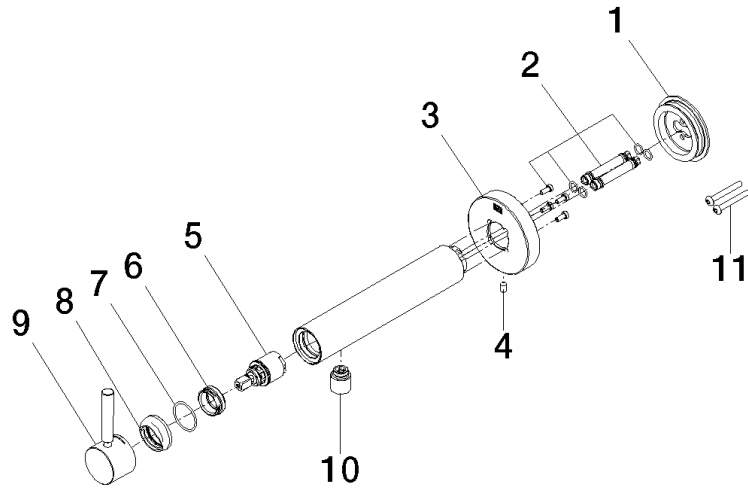

**META Wall-mounted single-lever basin mixer without pop-up waste - Matte Black**

META

36 805 661

- 160mm projection
- fixed spout
- circular, air-enriched flow
- hole diameter 60 mm
- rosette Ø 78 mm
- max. spout flow rate 5.7 l/min
- lead-free
- with single-point mounting

**Required miscellaneous**

- Concealed wall mounting -** 35 050 970 90
- min. recess depth 80 mm
  - max. recess depth 105 mm

36 805 661

Flow rate chart

36 805 661

Product version from 4/1/2024

**META Wall-mounted single-lever basin mixer without pop-up waste - Matte Black**

META

36 805 661

**Spare parts list**

**Product version from 4/1/2024**

No.	Item Number	Name	Quantity used	Delivery time
	90 30 11 232 00 90	disc	13	2