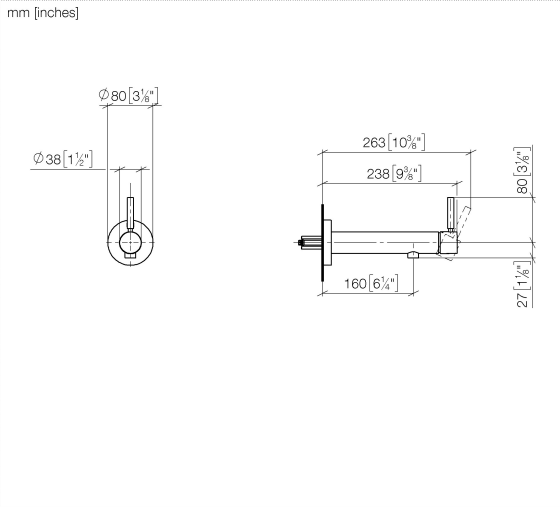

META Wall-mounted single-lever basin mixer without pop-up waste - Brushed Bronze

META

36 805 661

- 160mm projection
- fixed spout
- circular, air-enriched flow
- hole diameter 60 mm
- rosette Ø 78 mm
- max. spout flow rate 5.7 l/min
- lead-free
- with single-point mounting

36 805 661

Flow rate chart

META Wall-mounted single-lever basin mixer without pop-up waste - Brushed Bronze

META

36 805 661

Product version from 4/1/2024

Parts for other finishes can be found here: [Chrome](#)

META Wall-mounted single-lever basin mixer without pop-up waste - Brushed Bronze

META

36 805 661

Spare parts list

Product version from 4/1/2024

No.	Item Number	Name	Quantity used	Delivery time
	90 30 11 232 00 90	disc	13	2