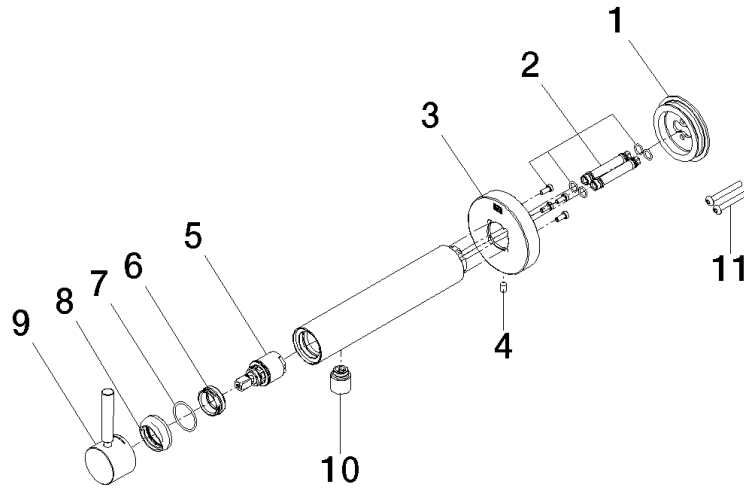

META Wall-mounted single-lever basin mixer without pop-up waste - Brushed Bronze

META

36 805 661

- 160mm projection
- fixed spout
- circular, air-enriched flow
- hole diameter 60 mm
- rosette Ø 78 mm
- max. spout flow rate 5.7 l/min
- lead-free
- with single-point mounting

36 805 661

Flow rate chart

META Wall-mounted single-lever basin mixer without pop-up waste - Brushed Bronze

META

36 805 661

Product version from 4/1/2024

Parts for other finishes can be found here: [Chrome](#)

META Wall-mounted single-lever basin mixer without pop-up waste - Brushed Bronze

META

36 805 661

Spare parts list

Product version from 4/1/2024

No.	Item Number	Name	Quantity used	Delivery time
	90 30 11 232 00 90	disc	13	2