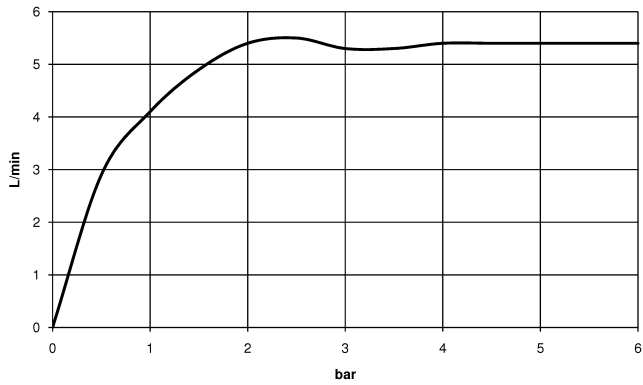

META Wall-mounted single-lever basin mixer without pop-up waste - Brushed Bronze

META

36 805 661

- 160mm projection
- fixed spout
- circular, air-enriched flow
- hole diameter 60 mm
- rosette Ø 78 mm
- max. spout flow rate 5.7 l/min
- lead-free
- with single-point mounting

36 805 661

Flow rate chart

META Wall-mounted single-lever basin mixer without pop-up waste - Brushed Bronze

META

36 805 661

Product version from 4/1/2024

Parts for other finishes can be found here: [Chrome](#)