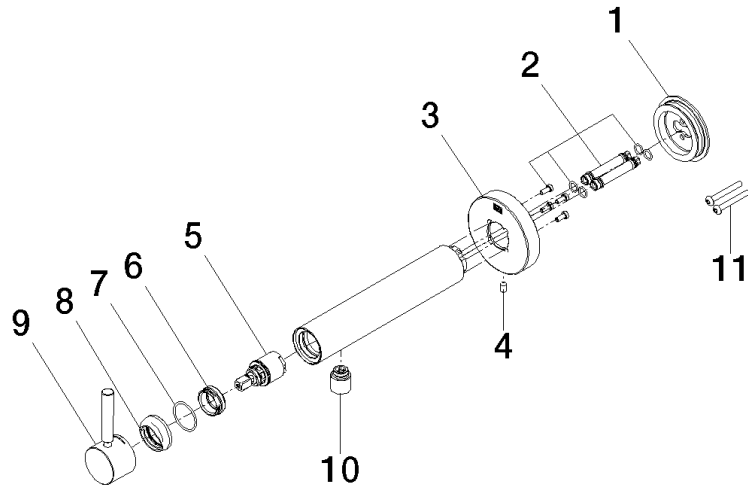

**META Wall-mounted single-lever basin mixer without pop-up waste -  
Champagne (22kt Gold)**

META

36 805 661

- 160mm projection
- fixed spout
- circular, air-enriched flow
- hole diameter 60 mm
- rosette Ø 78 mm
- max. spout flow rate 5.7 l/min
- lead-free
- with single-point mounting

**Required miscellaneous**

- Concealed wall mounting -** 35 050 970 90
- min. recess depth 80 mm
  - max. recess depth 105 mm

**META Wall-mounted single-lever basin mixer without pop-up waste -  
Champagne (22kt Gold)**

META

36 805 661

Flow rate chart

META Wall-mounted single-lever basin mixer without pop-up waste -  
Champagne (22kt Gold)

META

36 805 661

Product version from 4/1/2024

**META Wall-mounted single-lever basin mixer without pop-up waste -  
Champagne (22kt Gold)**

META

36 805 661

**Spare parts list**

**Product version from 4/1/2024**

| No. | Item Number        | Name | Quantity used | Delivery time |
|-----|--------------------|------|---------------|---------------|
|     | 90 30 11 232 00 90 | disc | 13            | 2             |