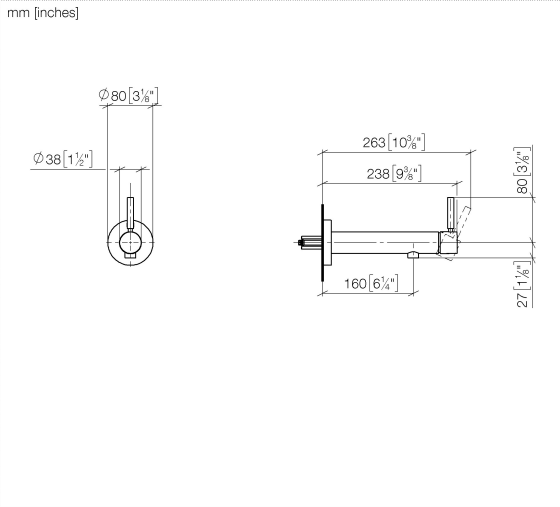

**META Wall-mounted single-lever basin mixer without pop-up waste -  
Champagne (22kt Gold)**

META

36 805 661

- 160mm projection
- fixed spout
- circular, air-enriched flow
- hole diameter 60 mm
- rosette Ø 78 mm
- max. spout flow rate 5.7 l/min
- lead-free
- with single-point mounting

**Required miscellaneous**

- Concealed wall mounting -** 35 050 970 90
- min. recess depth 80 mm
  - max. recess depth 105 mm

**META Wall-mounted single-lever basin mixer without pop-up waste -  
Champagne (22kt Gold)**

META

36 805 661

Flow rate chart

META Wall-mounted single-lever basin mixer without pop-up waste -  
Champagne (22kt Gold)

META

36 805 661

Product version from 4/1/2024

**META Wall-mounted single-lever basin mixer without pop-up waste -  
Champagne (22kt Gold)**