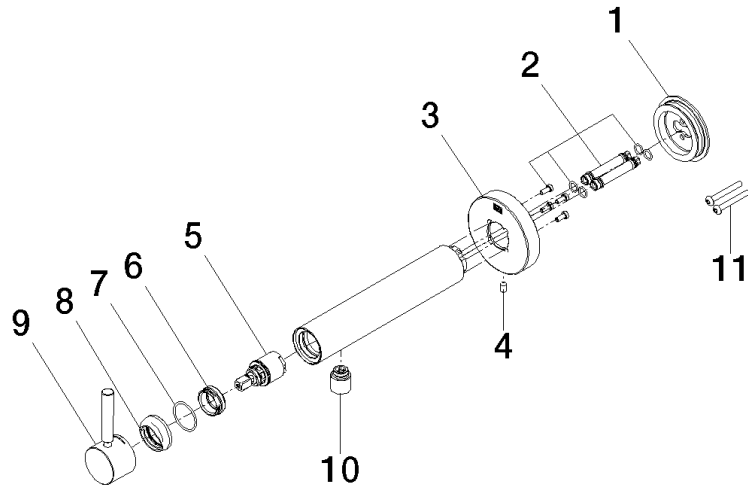

**META Wall-mounted single-lever basin mixer without pop-up waste - Brushed Chrome**

META

36 805 661

- 160mm projection
- fixed spout
- circular, air-enriched flow
- hole diameter 60 mm
- rosette Ø 78 mm
- max. spout flow rate 5.7 l/min
- lead-free
- with single-point mounting

**Required miscellaneous**

- Concealed wall mounting -** 35 050 970 90
- min. recess depth 80 mm
  - max. recess depth 105 mm

36 805 661

Flow rate chart

36 805 661

Product version from 4/1/2024

**META Wall-mounted single-lever basin mixer without pop-up waste - Brushed Chrome**

META

36 805 661

**Spare parts list**

**Product version from 4/1/2024**

No.	Item Number	Name	Quantity used	Delivery time
	90 30 11 232 00 90	disc	13	2