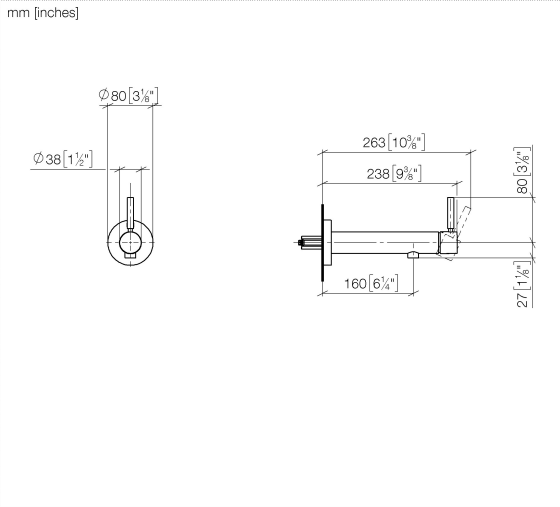

**META Wall-mounted single-lever basin mixer without pop-up waste - Brushed Chrome**

META

36 805 661

- 160mm projection
- fixed spout
- circular, air-enriched flow
- hole diameter 60 mm
- rosette Ø 78 mm
- max. spout flow rate 5.7 l/min
- lead-free
- with single-point mounting

**Required miscellaneous**

- Concealed wall mounting -** 35 050 970 90
- min. recess depth 80 mm
  - max. recess depth 105 mm

36 805 661

Flow rate chart

36 805 661

Product version from 4/1/2024

**META Wall-mounted single-lever basin mixer without pop-up waste - Brushed Chrome**

META

36 805 661

**Spare parts list**

**Product version from 4/1/2024**

No.	Item Number	Name	Quantity used	Delivery time
	90 30 11 232 00 90	disc	13	2