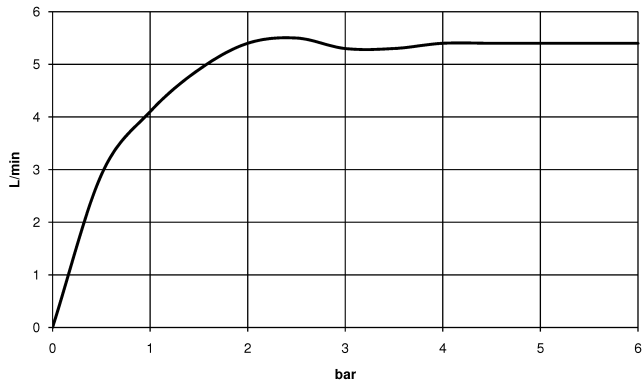

**META Wall-mounted single-lever basin mixer without pop-up waste - Brushed Chrome**

META

36 805 661

- 160mm projection
- fixed spout
- circular, air-enriched flow
- hole diameter 60 mm
- rosette Ø 78 mm
- max. spout flow rate 5.7 l/min
- lead-free
- with single-point mounting

**Required miscellaneous**

- Concealed wall mounting -** 35 050 970 90
- min. recess depth 80 mm
  - max. recess depth 105 mm

36 805 661

Flow rate chart

36 805 661

Product version from 4/1/2024

**META Wall-mounted single-lever basin mixer without pop-up waste - Brushed Chrome**