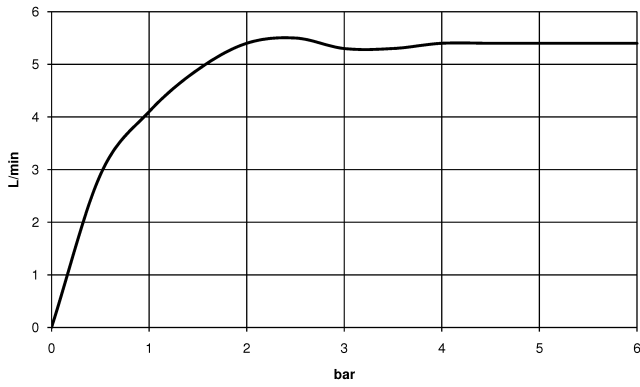

META Wall-mounted single-lever basin mixer without pop-up waste - Brushed Dark Platinum

META

36 805 661

- 160mm projection
- fixed spout
- circular, air-enriched flow
- hole diameter 60 mm
- rosette Ø 78 mm
- max. spout flow rate 5.7 l/min
- lead-free
- with single-point mounting

36 805 661

Flow rate chart

META Wall-mounted single-lever basin mixer without pop-up waste - Brushed Dark Platinum

META

36 805 661

Product version from 4/1/2024

Parts for other finishes can be found here: [Chrome](#)