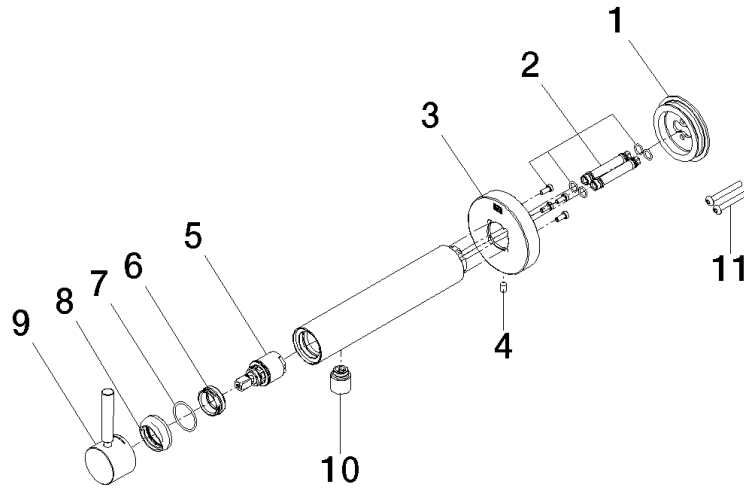

META Wall-mounted single-lever basin mixer without pop-up waste - Brushed Dark Platinum

META

36 805 661

- 160mm projection
- fixed spout
- circular, air-enriched flow
- hole diameter 60 mm
- rosette Ø 78 mm
- max. spout flow rate 5.7 l/min
- lead-free
- with single-point mounting

36 805 661

Flow rate chart

META Wall-mounted single-lever basin mixer without pop-up waste - Brushed Dark Platinum

META

36 805 661

Product version from 4/1/2024

Parts for other finishes can be found here: [Chrome](#)

META Wall-mounted single-lever basin mixer without pop-up waste - Brushed
Dark Platinum

META

36 805 661

Spare parts list

Product version from 4/1/2024

No.	Item Number	Name	Quantity used	Delivery time
	90 30 11 232 00 90	disc	13	2