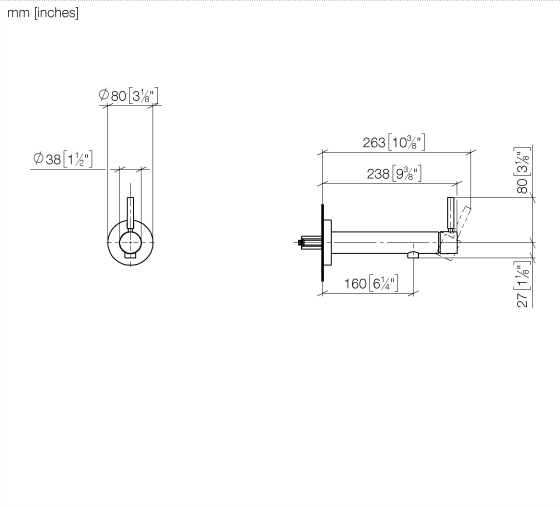

META Wall-mounted single-lever basin mixer without pop-up waste - Brushed Dark Platinum

META

36 805 661

- 160mm projection
- fixed spout
- circular, air-enriched flow
- hole diameter 60 mm
- rosette Ø 78 mm
- max. spout flow rate 5.7 l/min
- lead-free
- with single-point mounting

36 805 661

Flow rate chart

META Wall-mounted single-lever basin mixer without pop-up waste - Brushed Dark Platinum

META

36 805 661

Product version from 4/1/2024

Parts for other finishes can be found here: [Chrome](#)

META Wall-mounted single-lever basin mixer without pop-up waste - Brushed
Dark Platinum

META

36 805 661

Spare parts list

Product version from 4/1/2024

No.	Item Number	Name	Quantity used	Delivery time
	90 30 11 232 00 90	disc	13	2