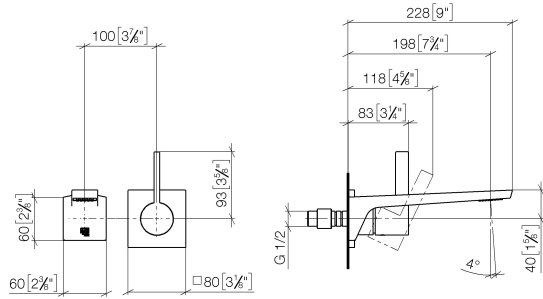

CL.1 Wall-mounted single-lever basin mixer without pop-up waste - Brushed Champagne (22kt Gold)

36 860 705 Product version from 7/1/2023

- 198mm projection
- fixed spout
- rectangular spray pattern with 40 individual jets
- hole diameter spout 37 mm
- hole diameter single-lever mixer 57 mm
- rosette 80 x 80 mm
- max. flow 4.5 l/min
- lead-free
- This product can help a building meet the requirements of Green Building Rating Systems, e.g. LEED®, BREEAM®, DGNB

CL.1 Wall-mounted single-lever basin mixer without pop-up waste - Brushed Champagne (22kt Gold)

36 860 705 Product version from 7/1/2023
mm [inches]

Flow rate chart

Codes & Standards

ASME A112.18.1

cUPC

EN 817