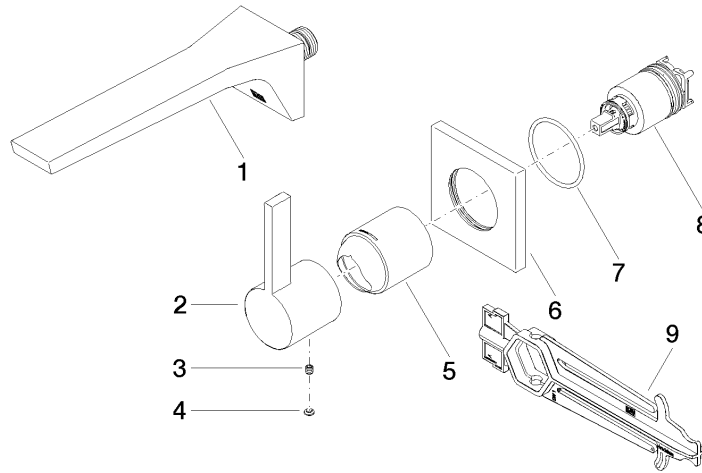

CL.1 Wall-mounted single-lever basin mixer without pop-up waste - Brushed Champagne (22kt Gold)

36 860 705 Product version from 7/1/2023

- 198mm projection
- fixed spout
- rectangular spray pattern with 40 individual jets
- hole diameter spout 37 mm
- hole diameter single-lever mixer 57 mm
- rosette 80 x 80 mm
- max. flow 4.5 l/min
- lead-free
- This product can help a building meet the requirements of Green Building Rating Systems, e.g. LEED®, BREEAM®, DGNB

NSF372

NSF61

CL.1 Wall-mounted single-lever basin mixer without pop-up waste - Brushed Champagne (22kt Gold)

36 860 705 Product version from 7/1/2023

Certificates

| | | | |
|--------------|-----------------|------------|--------------|
| IAPMO_N-4976 | DVGW_DW-6512DN0 | IAPMO_6397 | IAPMO_4976 (|
|--------------|-----------------|------------|--------------|

CL.1 Wall-mounted single-lever basin mixer without pop-up waste - Brushed Champagne (22kt Gold)

36 860 705 Product version from 7/1/2023

Parts for other finishes can be found here: [Chrome](#)

Spare parts list

| No. | Item Number | Name | Quantity used | Delivery time |
|-----|--------------------|--|---------------|---------------|
| 1 | 13 800 705-46 | CL.1 Wall-mounted basin spout without pop-up waste - Brushed Champagne (22kt Gold) | 1 | 30 |
| 2 | 09 20 70 050-46 | handle | 1 | 60 |
| 3 | 90 31 11 030 00 90 | pin | 1 | 2 |
| 4 | 90 31 20 087 00-46 | plug | 1 | 30 |
| 5 | 09 11 02 288-46 | cover | 1 | 60 |
| 6 | 09 27 78 039-46 | rosette | 1 | 60 |
| 7 | 90 14 10 049 00 90 | seal | 1 | 2 |
| 8 | 90 15 05 064 01 90 | cartridge | 1 | 2 |
| 9 | 90 30 09 064 00 90 | key | 1 | 2 |