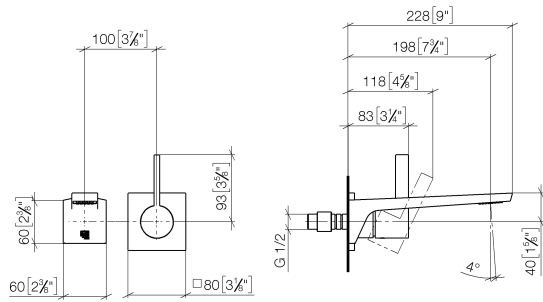

**CL.1 Wall-mounted single-lever basin mixer without pop-up waste -
Champagne (22kt Gold)**

36 860 705 Product version from 7/1/2023

- 198mm projection
- fixed spout
- rectangular spray pattern with 40 individual jets
- hole diameter spout 37 mm
- hole diameter single-lever mixer 57 mm
- rosette 80 x 80 mm
- max. flow 4.5 l/min
- lead-free
- This product can help a building meet the requirements of Green Building Rating Systems, e.g. LEED®, BREEAM®, DGNB

	Champagne (22kt Gold)	36 860 705-47
	Chrome	36 860 705-00
	Brushed Platinum	36 860 705-06
	Dark Chrome	36 860 705-19
	Brushed Champagne (22kt Gold)	36 860 705-46
	Brushed Dark Platinum	36 860 705-99

CL.1 Wall-mounted single-lever basin mixer without pop-up waste - Champagne (22kt Gold)

36 860 705 Product version from 7/1/2023
mm [inches]

Flow rate chart

Codes & Standards

EN 817

EPA WaterSense

NSF372

NSF61

WaterSense

36 860 705 Product version from 7/1/2023

Parts for other
finishes can be found
here: [Chrome](#)

Spare parts list

No.	Item Number	Name	Quantity used	Delivery time
1	13 800 705-47	CL.1 Wall-mounted basin spout without pop-up waste - Champagne (22kt Gold)	1	30
2	09 20 70 050-47	handle	1	60
3	90 31 11 030 00 90	pin	1	2
4	90 31 20 087 00-47	plug	1	30
5	09 11 02 288-47	cover	1	30
6	09 27 78 039-47	rosette	1	60
7	90 14 10 049 00 90	seal	1	2
8	90 15 05 064 01 90	cartridge	1	2
9	90 30 09 064 00 90	key	1	2