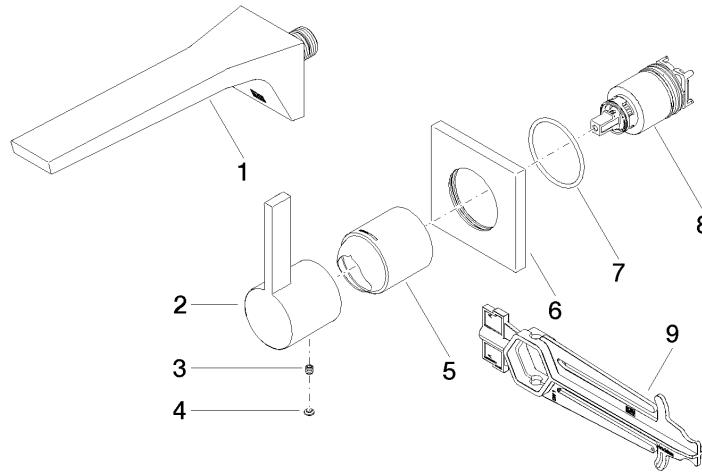

**CL.1 Wall-mounted single-lever basin mixer without pop-up waste -
Champagne (22kt Gold)**

36 860 705 Product version from 7/1/2023

- 198mm projection
- fixed spout
- rectangular spray pattern with 40 individual jets
- hole diameter spout 37 mm
- hole diameter single-lever mixer 57 mm
- rosette 80 x 80 mm
- max. flow 4.5 l/min
- lead-free
- This product can help a building meet the requirements of Green Building Rating Systems, e.g. LEED®, BREEAM®, DGNB

CL.1 Wall-mounted single-lever basin mixer without pop-up waste - Champagne (22kt Gold)

36 860 705 Product version from 7/1/2023

Certificates

IAPMO_N-4976

DVGW_DW-
6512DN0

IAPMO_6397

IAPMO_8834

**CL.1 Wall-mounted single-lever basin mixer without pop-up waste -
Champagne (22kt Gold)**

36 860 705 Product version from 7/1/2023

Parts for other
finishes can be found
here: [Chrome](#)

Spare parts list

No.	Item Number	Name	Quantity used	Delivery time
1	13 800 705-47	CL.1 Wall-mounted basin spout without pop-up waste - Champagne (22kt Gold)	1	30
2	09 20 70 050-47	handle	1	60
3	90 31 11 030 00 90	pin	1	2
4	90 31 20 087 00-47	plug	1	30
5	09 11 02 288-47	cover	1	30
6	09 27 78 039-47	rosette	1	60
7	90 14 10 049 00 90	seal	1	2
8	90 15 05 064 01 90	cartridge	1	2
9	90 30 09 064 00 90	key	1	2