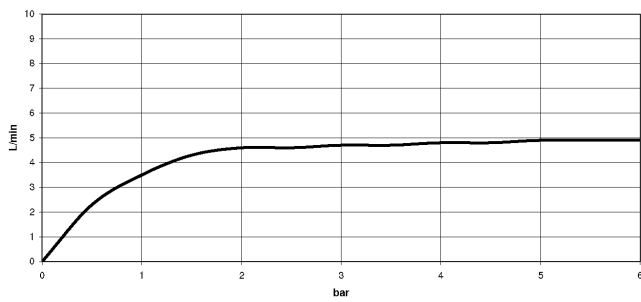

**CL.1 Wall-mounted single-lever basin mixer without pop-up waste -
Champagne (22kt Gold)**

36 860 705 Product version from 7/1/2023

- 198mm projection
- fixed spout
- rectangular spray pattern with 40 individual jets
- hole diameter spout 37 mm
- hole diameter single-lever mixer 57 mm
- rosette 80 x 80 mm
- max. flow 4.5 l/min
- lead-free
- This product can help a building meet the requirements of Green Building Rating Systems, e.g. LEED®, BREEAM®, DGNB

36 860 705 Product version from 7/1/2023
mm [inches]

Flow rate chart

Codes & Standards

EN 817

EPA WaterSense

NSF372

NSF61

WaterSense