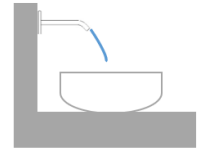

VAIA Wall-mounted single-lever basin mixer without pop-up waste - Brushed Bronze

VAIA

36 860 809

- 190mm projection
- fixed spout
- circular, air-enriched flow
- hole diameter spout 37 mm
- hole diameter single-lever mixer 57 mm
- rosette for single-lever mixer Ø 78mm
- rosette for spout Ø 60mm
- max. flow 5.7 l/min
- lead-free
- This product can help a building meet the requirements of Green Building Rating Systems, e.g. LEED®, BREEAM®, DGNB
- WRAS 2107018

VAIA Wall-mounted single-lever basin mixer without pop-up waste - Brushed Bronze

VAIA

36 860 809
mm [inches]

Flow rate chart

Trajectory diagram

Codes & Standards

EN 817

Scottish Water
Byelaws

UK Water Supply
Regulations

VAIA Wall-mounted single-lever basin mixer without pop-up waste - Brushed
Bronze

VAIA

36 860 809

Certificates

WRAS_2107

DVGW_DW-
6512DN0

36 860 809