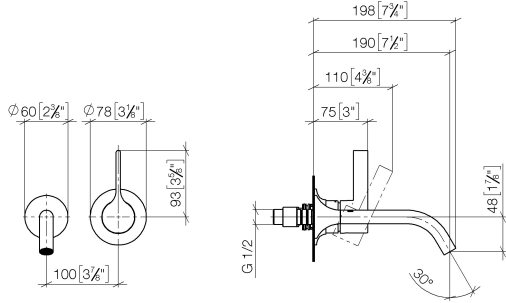

VAIA Wall-mounted single-lever basin mixer without pop-up waste - Brushed Bronze

VAIA

36 860 809

- 190mm projection
- fixed spout
- circular, air-enriched flow
- hole diameter spout 37 mm
- hole diameter single-lever mixer 57 mm
- rosette for single-lever mixer Ø 78mm
- rosette for spout Ø 60mm
- max. flow 5.7 l/min
- lead-free
- This product can help a building meet the requirements of Green Building Rating Systems, e.g. LEED®, BREEAM®, DGNB
- WRAS 2107018

VAIA Wall-mounted single-lever basin mixer without pop-up waste - Brushed Bronze

VAIA

36 860 809
mm [inches]

Flow rate chart

Trajectory diagram

Codes & Standards

EN 817

Scottish Water
Byelaws

UK Water Supply
Regulations

VAIA Wall-mounted single-lever basin mixer without pop-up waste - Brushed
Bronze

VAIA

36 860 809

Certificates

WRAS_2107

DVGW_DW-
6512DN0

36 860 809