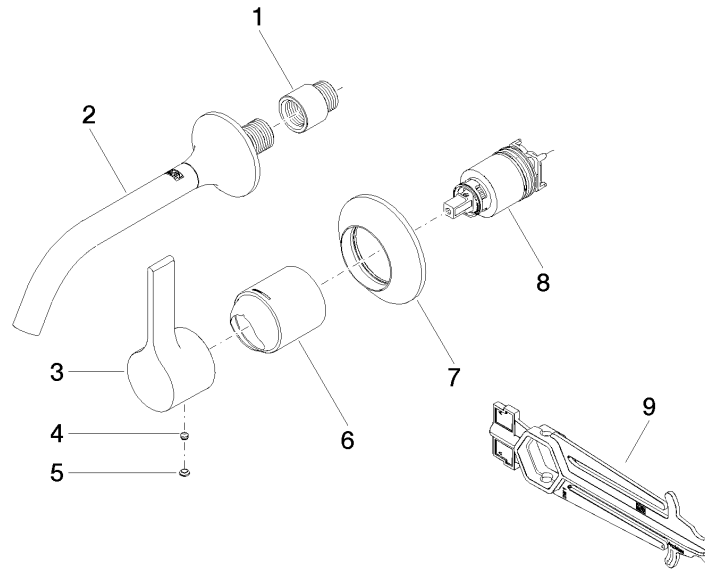

VAIA Wall-mounted single-lever basin mixer without pop-up waste - Brushed Bronze

VAIA

36 860 809

- 190mm projection
- fixed spout
- circular, air-enriched flow
- hole diameter spout 37 mm
- hole diameter single-lever mixer 57 mm
- rosette for single-lever mixer Ø 78mm
- rosette for spout Ø 60mm
- max. flow 5.7 l/min
- lead-free
- This product can help a building meet the requirements of Green Building Rating Systems, e.g. LEED®, BREEAM®, DGNB
- WRAS 2107018

VAIA Wall-mounted single-lever basin mixer without pop-up waste - Brushed Bronze

VAIA

36 860 809
mm [inches]

Flow rate chart

Trajectory diagram

Codes & Standards

EN 817

Scottish Water
Byelaws

UK Water Supply
Regulations

VAIA Wall-mounted single-lever basin mixer without pop-up waste - Brushed
Bronze

VAIA

36 860 809

Certificates

WRAS_2107

DVGW_DW-
6512DN0

36 860 809

Parts for other
finishes can be found
here: [Chrome](#)

VAIA Wall-mounted single-lever basin mixer without pop-up waste - Brushed Bronze

VAIA

36 860 809

Spare parts list

No.	Item Number	Name	Quantity used	Delivery time
	09 24 03 072 10 90	nipple	9	2