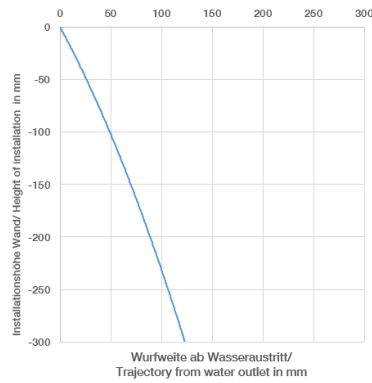

VAIA Wall-mounted single-lever basin mixer without pop-up waste - Brushed Bronze

VAIA

36 860 809

- 190mm projection
- fixed spout
- circular, air-enriched flow
- hole diameter spout 37 mm
- hole diameter single-lever mixer 57 mm
- rosette for single-lever mixer Ø 78mm
- rosette for spout Ø 60mm
- max. flow 5.7 l/min
- lead-free
- This product can help a building meet the requirements of Green Building Rating Systems, e.g. LEED®, BREEAM®, DGNB
- WRAS 2107018

VAIA Wall-mounted single-lever basin mixer without pop-up waste - Brushed Bronze

VAIA

36 860 809
mm [inches]

Flow rate chart

Trajectory diagram

Codes & Standards

EN 817

Scottish Water
Byelaws