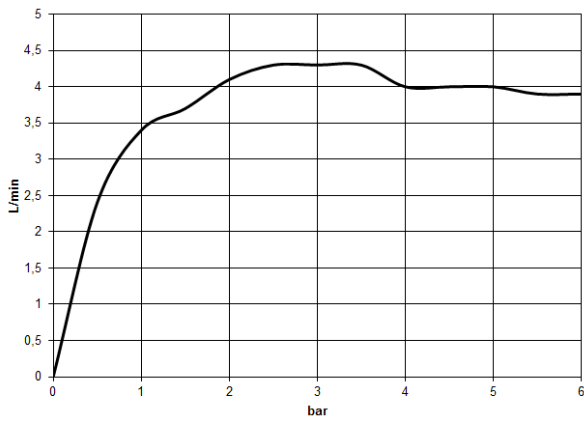

## CYO Wall-mounted single-lever basin mixer without pop-up waste - Dark Chrome

CYO

36 860 811

- 160mm projection
- fixed spout
- rectangular, air-enriched flow
- hole diameter spout 37 mm
- hole diameter single-lever mixer 57 mm
- rosette for mixer 80 x 80mm
- max. flow 4.5 l/min
- lead-free
- This product can help a building meet the requirements of Green Building Rating Systems, e.g. LEED®, BREEAM®, DGNB
- WRAS 2107047

# CYO Wall-mounted single-lever basin mixer without pop-up waste - Dark Chrome

CYO

36 860 811  
mm [inches]

## Flow rate chart