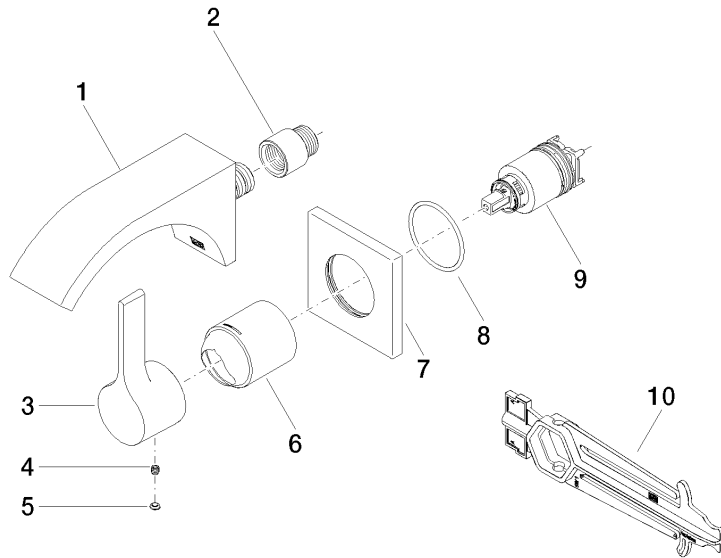

36 860 811

Parts for other
finishes can be found
here: [Chrome](#)