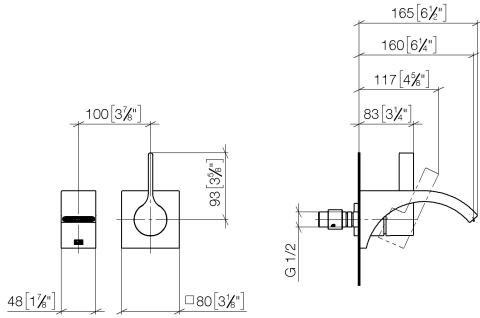

## CYO Wall-mounted single-lever basin mixer without pop-up waste - Dark Chrome

CYO

36 860 811

- 160mm projection
- fixed spout
- rectangular, air-enriched flow
- hole diameter spout 37 mm
- hole diameter single-lever mixer 57 mm
- rosette for mixer 80 x 80mm
- max. flow 4.5 l/min
- lead-free
- This product can help a building meet the requirements of Green Building Rating Systems, e.g. LEED®, BREEAM®, DGNB
- WRAS 2107047

# CYO Wall-mounted single-lever basin mixer without pop-up waste - Dark Chrome

CYO

36 860 811  
mm [inches]

## Flow rate chart