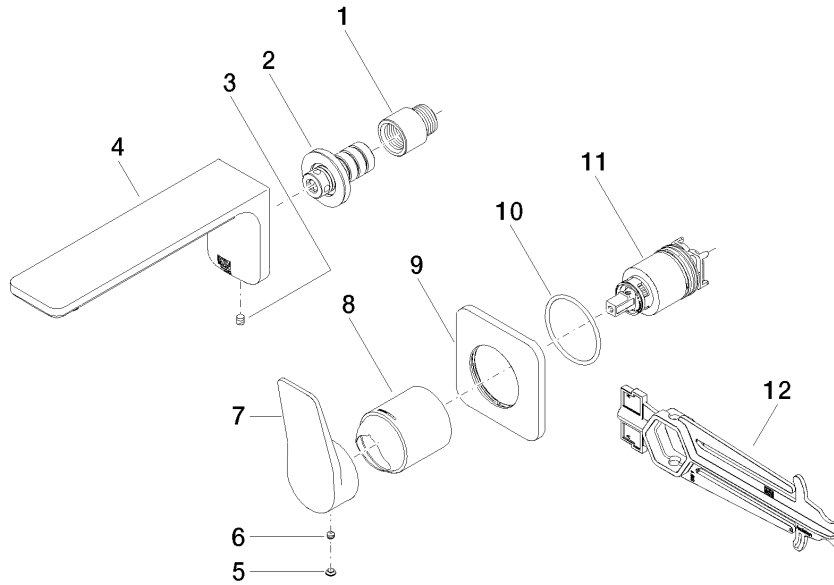

36 860 845

Product version from 4/1/2024

Parts for other
finishes can be found
here: Chrome