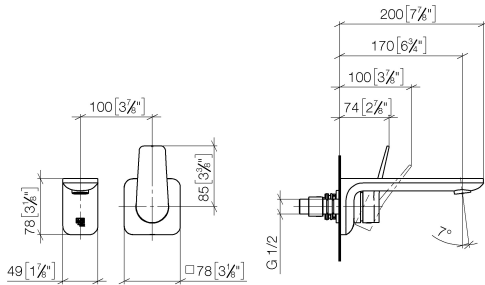

LISSÉ Wall-mounted single-lever basin mixer without pop-up waste - Dark Chrome

LISSÉ

36 860 845

- 170mm projection
- fixed spout
- circular, air-enriched flow
- hole diameter spout 37 mm
- hole diameter single-lever mixer 57 mm
- rosette 78 x 78 mm
- max. flow 5.7 l/min
- lead-free
- This product can help a building meet the requirements of Green Building Rating Systems, e.g. LEED®, BREEAM®, DGNB
- WRAS 2107018

LISSÉ Wall-mounted single-lever basin mixer without pop-up waste - Dark Chrome

LISSÉ

36 860 845
mm [inches]

Flow rate chart

Codes & Standards

EN 817

NSF372

NSF61

36 860 845

Spare parts list

Product version from 4/1/2024

No.	Item Number	Name	Quantity used	Delivery time
	09 24 03 072 10 90	nipple	12	2