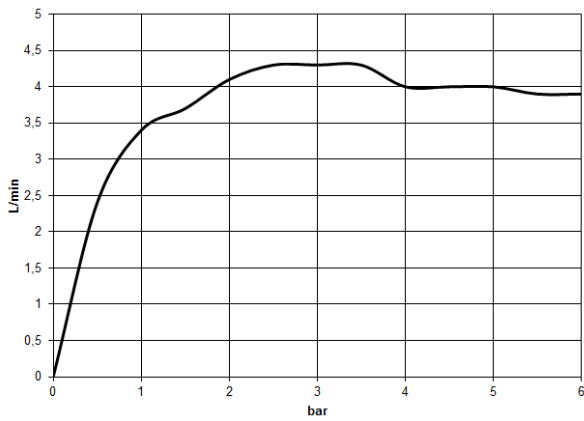

CYO Wall-mounted single-lever basin mixer without pop-up waste - Dark Chrome

CYO

36 861 811

- 190mm projection
- fixed spout
- rectangular, air-enriched flow
- hole diameter spout 37 mm
- hole diameter single-lever mixer 57 mm
- rosette for mixer 80 x 80mm
- max. flow 4.5 l/min
- lead-free
- This product can help a building meet the requirements of Green Building Rating Systems, e.g. LEED®, BREEAM®, DGNB
- WRAS 2107047

CYO

36 861 811
mm [inches]

Flow rate chart

Codes & Standards

NSF372

NSF61

CYO Wall-mounted single-lever basin mixer without pop-up waste - Dark
Chrome

CYO