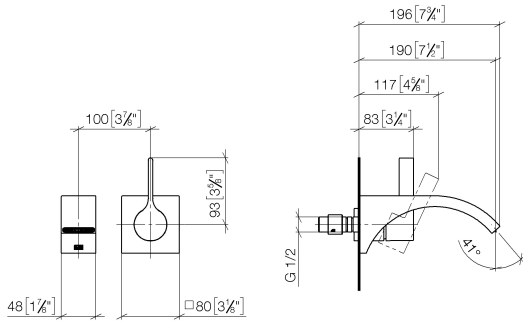

CYO Wall-mounted single-lever basin mixer without pop-up waste - Dark Chrome

CYO

36 861 811

- 190mm projection
- fixed spout
- rectangular, air-enriched flow
- hole diameter spout 37 mm
- hole diameter single-lever mixer 57 mm
- rosette for mixer 80 x 80mm
- max. flow 4.5 l/min
- lead-free
- This product can help a building meet the requirements of Green Building Rating Systems, e.g. LEED®, BREEAM®, DGNB
- WRAS 2107047

	Dark Chrome	36 861 811-19
	Chrome	36 861 811-00
	Brushed Platinum	36 861 811-06
	Brushed Durabross (23kt Gold)	36 861 811-28
	Brushed Dark Platinum	36 861 811-99

CYO Wall-mounted single-lever basin mixer without pop-up waste - Dark Chrome

CYO

36 861 811
mm [inches]

Flow rate chart

Codes & Standards

NSF372

NSF61

CYO Wall-mounted single-lever basin mixer without pop-up waste - Dark
Chrome

CYO