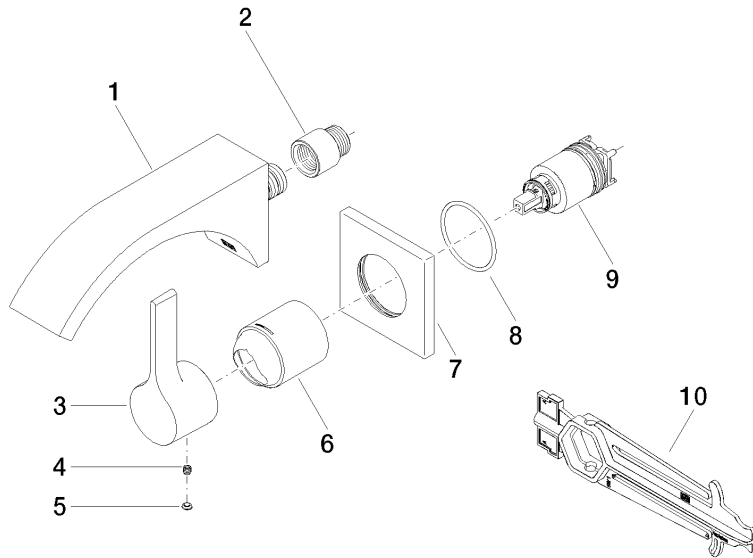

CYO Wall-mounted single-lever basin mixer without pop-up waste - Dark Chrome

CYO

36 861 811

- 190mm projection
- fixed spout
- rectangular, air-enriched flow
- hole diameter spout 37 mm
- hole diameter single-lever mixer 57 mm
- rosette for mixer 80 x 80mm
- max. flow 4.5 l/min
- lead-free
- This product can help a building meet the requirements of Green Building Rating Systems, e.g. LEED®, BREEAM®, DGNB
- WRAS 2107047

CYO

36 861 811
mm [inches]

Flow rate chart

Codes & Standards

NSF372

NSF61

CYO Wall-mounted single-lever basin mixer without pop-up waste - Dark
Chrome

CYO

36 861 811
Certificates

IAPMO_6397

IAPMO_N-4976

36 861 811

Parts for other
finishes can be found
here: [Chrome](#)

CYO Wall-mounted single-lever basin mixer without pop-up waste - Dark Chrome

CYO

36 861 811

Spare parts list

No.	Item Number	Name	Quantity used	Delivery time
	13 805 811-19	CYO Wall-mounted basin spout without pop-up waste - Dark Chrome	10	20