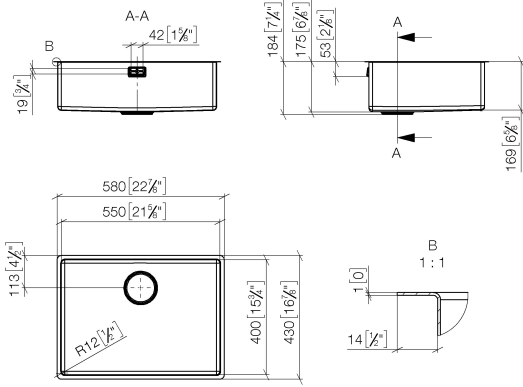

### Required miscellaneous

---

**Pop-up waste and overflow with knob - Stainless Steel** 10 405 003-85  
 • 3½" strainer waste valve

**Single sink - Stainless Steel**

38 550 003

mm [inches]  
M 1:10

**Single sink - Stainless Steel**

38 550 003

**Spare parts list**

No.	Item Number	Name	Quantity used	Delivery time
1	10 410 003-85	Pop-up waste and overflow with electronic control - Stainless Steel	1	2
2	10 400 003-85	Pop-up waste and overflow closable by hand - Stainless Steel	1	2
3	10 405 003-85	Pop-up waste and overflow with knob - Stainless Steel	1	2