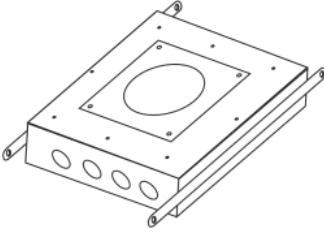

## Drybox for floor mounting -

---

38 945 970 90

- Dimensions 300 x 300 x 80 mm
- brushed stainless steel cover
- stainless steel casing
- Overflow is part of the scope of delivery.