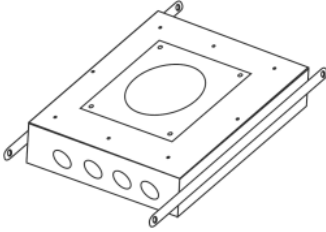

## Drybox for floor mounting -

---

38 945 970 90

- Dimensions 300 x 300 x 80 mm
- brushed stainless steel cover
- stainless steel casing
- Overflow is part of the scope of delivery.