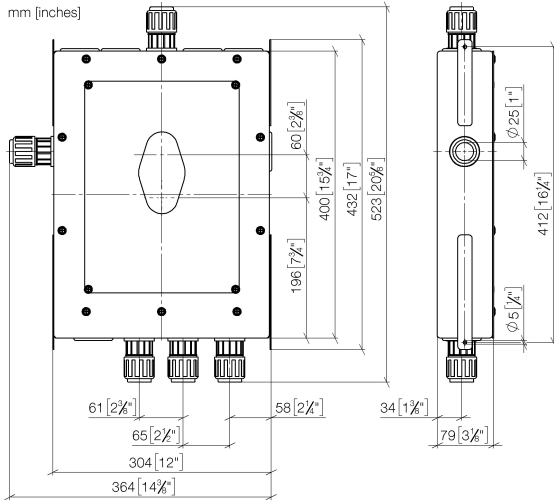

Drybox Concealed thermostat -

39 426 970 90

- Dimensions 300 x 400 x 80 mm
- brushed stainless steel cover
- stainless steel casing
- Overflow is part of the scope of delivery.

Drybox Concealed thermostat -

39 426 970 90

Drybox Concealed thermostat -

39 426 970 90

Drybox Concealed thermostat -

39 426 970 90

Spare parts list