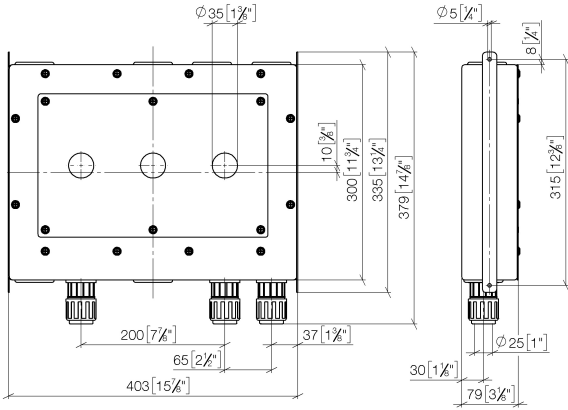

Drybox Wall-mounted basin mixer centred spout -

39 708 970 90

- Dimensions 400 x 300 x 80 mm
- brushed stainless steel cover
- stainless steel casing
- Overflow is part of the scope of delivery.

Drybox Wall-mounted basin mixer centred spout -

39 708 970 90

mm [inches]

Drybox Wall-mounted basin mixer centred spout -

39 708 970 90

Drybox Wall-mounted basin mixer centred spout -

39 708 970 90

Spare parts list