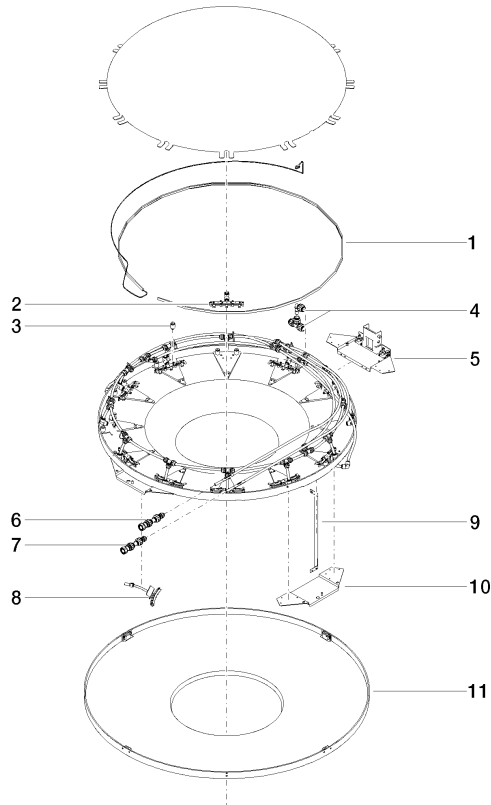

RAINMOON Rain panel - Matte White

41 610 979

- exposed trim parts
- Rain panel with 2 different spray modes
- AQUACIRCLE RAIN: Circular rain curtain, max. flow rate 6.8 l/min (at 3 bar)
- TEMPEST RAIN: Natural rain, max. flow rate 5 l/min (at 3 bar)
- Matt white cover, RAL 9003
- Indirect mood lighting, warm white LED light strip 2700K
- Outer diameter 1240 mm, opening diameter 450 mm
- with anti-scale system
- Weight 22.5 kg
- Protection rating IP67
- Control elements not included among the items supplied

Required miscellaneous

RAINMOON Concealed ceiling installation box - 35 610 970 90

- Ceiling installation enclosure 1356 x 1356 x 290 mm
- concealed rough parts
- Opening diameter 1252 mm
- min. recess depth 290 mm

RAINMOON Rain panel - Matte White

41 610 979

Certificates

LGA_29445.

RAINMOON Rain panel - Matte White

41 610 979

Spare parts list

No.	Item Number	Name	Quantity used	Delivery time
1	90 10 01 183 00 90	lamp	1	2
2	90 17 09 056 01 90	jet module	12	60
3	90 18 40 222 00 90	adaptor	24	2
4	90 24 04 321 00 90	threaded connector	1	60
5	90 17 20 211 00 90	joint	1	60
6	90 24 04 346 01 90	connection AQUACIRCLE	1	2
7	90 24 04 346 02 90	connection TEMPEST	1	2
8	90 17 09 057 01 90	jet module	12	2
9	90 17 20 217 00 90	holder	4	60
10	90 17 20 216 00 90	holder	3	60
11	90 11 02 325 00 90	cover	1	2