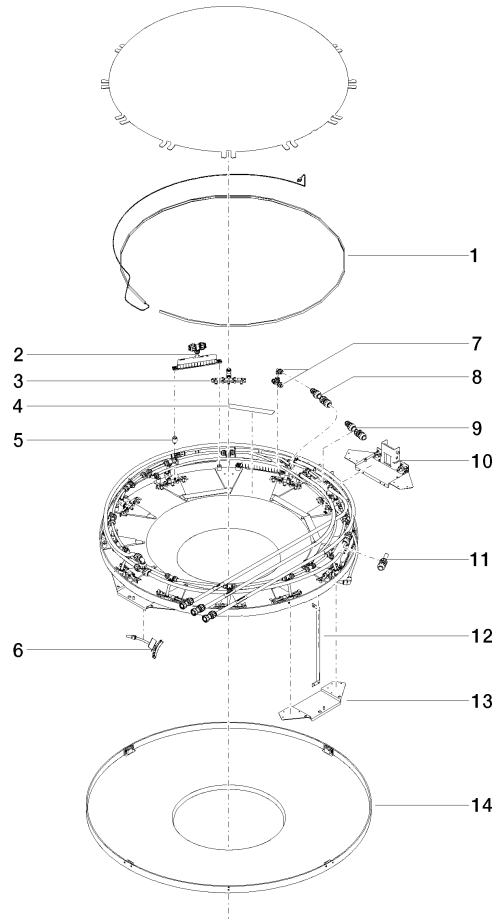

AQUAMOON Rain panel with color light - Matte White

41 625 979

- exposed trim parts
- Rain panel with 3 different flow modes
- AQUACIRCLE RAIN: Circular rain curtain, max. flow rate 12 l/min (at 3 bar)
- TEMPEST RAIN: Natural rain, max. flow rate 10 l/min (at 3 bar)
- QUEEN'S COLLAR CASCADE: Rounded cascade, max. flow rate 24 l/min (at 3 bar)
- RGBW LED ambient lighting
- Matt white cover, RAL 9003
- with anti-scale system
- Outer diameter 1240 mm, opening diameter 450 mm
- Flow rate at 3 bar flow pressure in conjunction with xTOOL: 46 l/min
- Weight 22.5 kg
- Protection rating IP67
- Control elements not included among the items supplied
- Provided by customer: Zigbee gateway

- Ceiling installation enclosure 1356 x 1356 x 290 mm
- concealed rough parts
- Opening diameter 1252 mm
- min. recess depth 290 mm

AQUAMOON Rain panel with color light - Matte White

41 625 979

Certificates

LGA_29446.

AQUAMOON Rain panel with color light - Matte White

41 625 979

Spare parts list

No.	Item Number	Name	Quantity used	Delivery time
1	90 10 01 183 01 90	lamp	1	2
2	90 17 09 058 00 90	jet module	5	2
3	90 17 09 056 00 90	jet module	12	2
4	90 17 20 221 00 90	holder	5	2
5	90 18 40 222 00 90	adaptor	24	2
6	90 17 09 057 00 90	jet module	12	2
7	90 24 04 321 00 90	threaded connector	1	60
8	90 24 04 346 00 90	connection AQUACIRCLE	1	60
9	90 24 04 314 00 90	connection TEMPEST	1	60
10	90 17 20 211 00 90	joint	1	60
11	90 24 04 314 01 90	connection QUEENSCOLLAR	1	60
12	90 17 20 217 00 90	holder	4	60
13	90 17 20 216 00 90	holder	3	60
14	90 11 02 325 00 90	cover	1	2