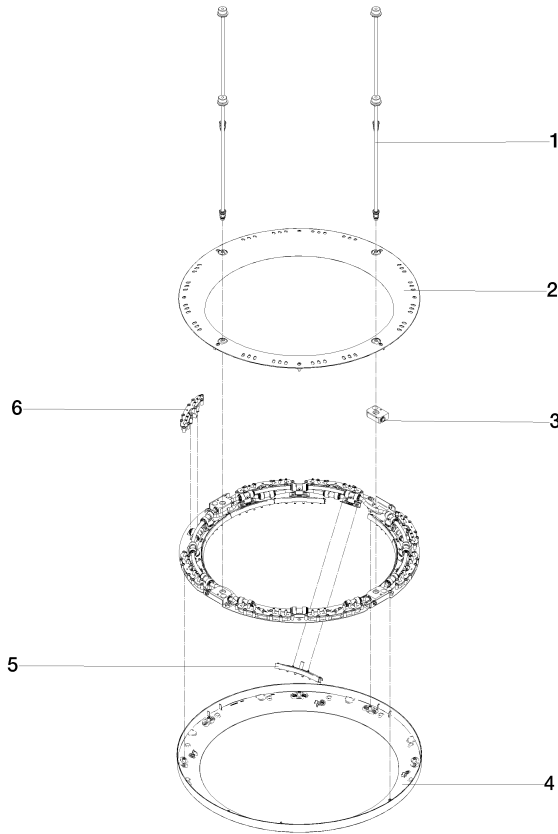

SERIES-VARIOUS AQUAHALO Rain panel - Brushed Platinum

41 750 979

- exposed trim parts
- Rain panel with 3 different flow modes
- AQUACIRCLE RAIN: Circular rain curtain, max. flow rate 14 l/min (at 3 bar)
- TEMPEST RAIN: Natural rain, max. flow rate 9 l/min (at 3 bar)
- DIAMOND RAIN: Ring of rain, max. flow rate 6.8 l/min (at 3 bar)
- Outer diameter: 605 mm, opening diameter: 465 mm
- Weight: 6 kg
- central LED Spot 3000 K
- Protection rating IP67
- Recommended control element: xTool
- Not suitable for use in a steam room.

Concealed ceiling installation box - Brushed Platinum

- concealed rough parts
- Ceiling installation enclosure 605 x 605 x 95 mm
- Weight: 10 kg
- min. recess depth 110 mm

SERIES-VARIOUS AQUAHALO Rain panel - Brushed Platinum

41 750 979

Flow rate chart

SERIES-VARIOUS AQUAHALO Rain panel - Brushed Platinum

41 750 979

Product version from 4/1/2024

Parts for other finishes can be found here: [Chrome](#)

SERIES-VARIOUS AQUAHALO Rain panel - Brushed Platinum

41 750 979

Spare parts list

Product version from 4/1/2024

No.	Item Number	Name	Quantity used	Delivery time
	90 28 22 605 01-06	distributor	13	60